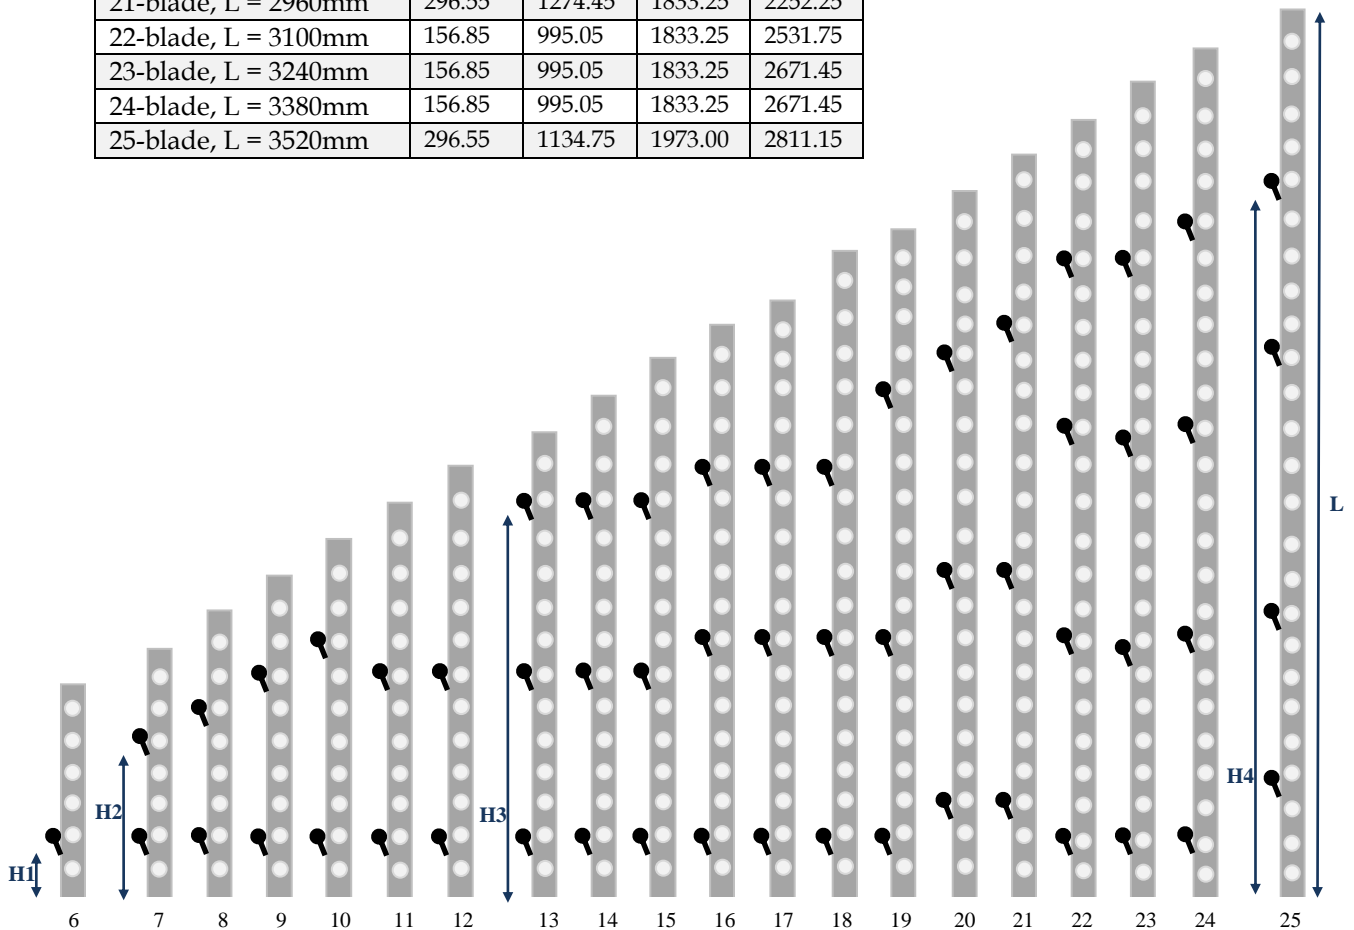

Louvre Handle Position

	H1	H2	H3	H4
6-blade, L = 864mm	156.85			
7-blade, L = 1003mm	156.85	575.95		
8-blade, L = 1143mm	156.85	715.65		
9-blade, L = 1283mm	156.85	855.35		
10-blade, L = 1422mm	156.85	855.35		
11-blade, L = 1562mm	156.85	855.35		
12-blade, L = 1702mm	156.85	995.05		
13-blade, L = 1842mm	156.85	855.35	1414.15	
14-blade, L = 1981mm	156.85	855.35	1553.85	
15-blade, L = 2121mm	156.85	855.35	1553.85	
16-blade, L = 2261mm	156.85	855.35	1553.85	
17-blade, L = 2400mm	156.85	855.35	1693.55	
18-blade, L = 2540mm	156.85	995.05	1833.25	
19-blade, L = 2680mm	156.85	995.05	1973.00	
20-blade, L = 2820mm	156.85	1134.75	2112.65	
21-blade, L = 2960mm	296.55	1274.45	1833.25	2252.25
22-blade, L = 3100mm	156.85	995.05	1833.25	2531.75
23-blade, L = 3240mm	156.85	995.05	1833.25	2671.45
24-blade, L = 3380mm	156.85	995.05	1833.25	2671.45
25-blade, L = 3520mm	296.55	1134.75	1973.00	2811.15

L = length of louvre channel
H1 = position of 1st handle
H2 = position of 2nd handle
H3 = position of 3rd handle
H4 = position of 4th handle

Active Restoration Technology Asia Pte Ltd

3 Soon Lee Street #04-31 Pioneer Junction Singapore 627607