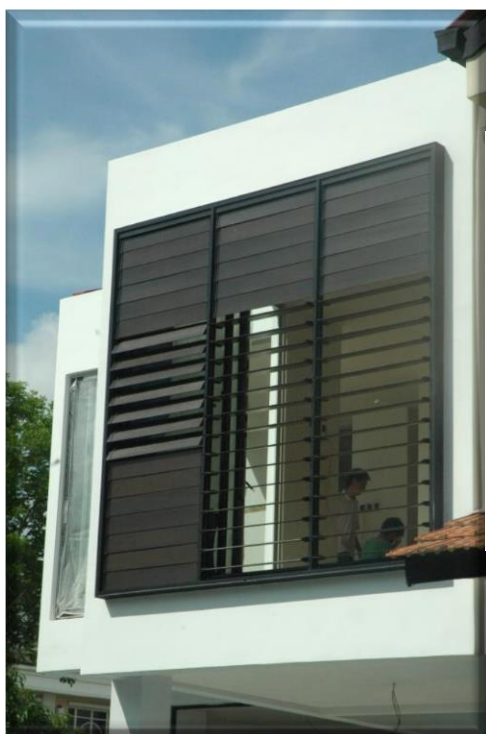

Project: House @ Tai Keng Lane

ART™ Louvre System with timber blades providing natural ventilation and shading from the sun if required.

For more information on product, please contact:
ActiveRestoration Technology Asia Pte Ltd
Tel: +65 62614154 Fax: +65 62623420
E-mail: infor@artech.com.sg Website: www.artech.com.sg