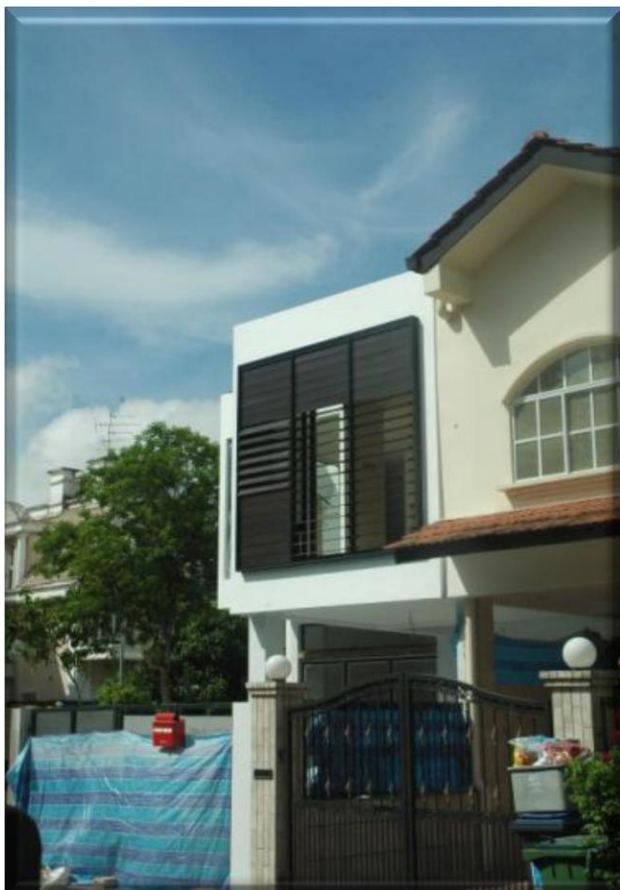

Project: House @ Tai Keng Lane

ART™ Louvre System with timber blades providing natural ventilation and shading from the sun if required.

For more information on product, please contact:
ActiveRestoration Technology Asia Pte Ltd
Tel: +65 62614154 Fax: +65 62623420
E-mail: infor@artech.com.sg Website: www.artech.com.sg