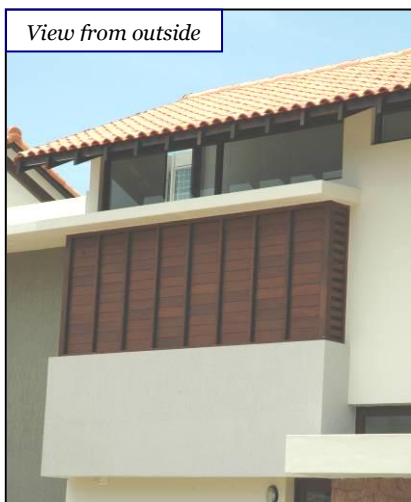

# Residential Project – ART™ Louvre System with rainbow louvre House @ Sentosa Cove, Ocean Drive (Singapore)

Louvres with timber and glass blades installed in bedroom

View from outside

Louvres with timber blades installed in master bathroom

View from inside

Louvres with timber blades installed along master bedroom's passageway.

← View from inside of room

View from → Living room.

For information on product:

Active Restoration Technology Asia Pte Ltd