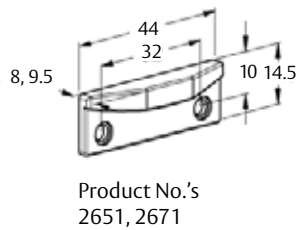

Wedges

Additional Fastener Components

ASSA ABLOY's wide range of wedges work in conjunction with the window fasteners to ensure a tight seal between the window sash and the window frame. All conventional window fasteners require a wedge to be fitted to the window frame, providing a surface for the tongue of the window fastener to compress and seal for a watertight window.

Features

- Manufactured from high quality nylon to provide a long life and low friction wedging action
- Design options offer ease of installation along with neat appearance

Options

- Rivet fix
- Pin fix
- Adhesive fix
- A range of colours (in some models) available to suit the joinery
- Various thicknesses available
- New Zealand made

Product No.'s	A	B	C	D
2611	13	3.5	5.5	30
2612	11	3.5	5.5	30
2661	14	4.2	6.0	30
2692	15	7.8	4.0	25