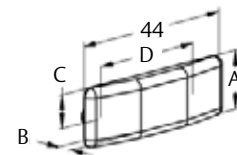

Features

- Manufactured from high quality nylon to provide a long life and low friction wedging action
- Design options offer ease of installation along with neat appearance

Options

- Rivet fix
- Pin fix
- Adhesive fix
- A range of colours (in some models) available to suit the joinery
- Various thicknesses available
- New Zealand made

Product No.'s
2651, 2671

Product No.
8712

Product No.
505

Product No.'s	A	B	C	D
2611	13	3.5	5.5	30
2612	11	3.5	5.5	30
2661	14	4.2	6.0	30
2692	15	7.8	4.0	25

Product No.
2694

Product No.
8710

Product No.
2631