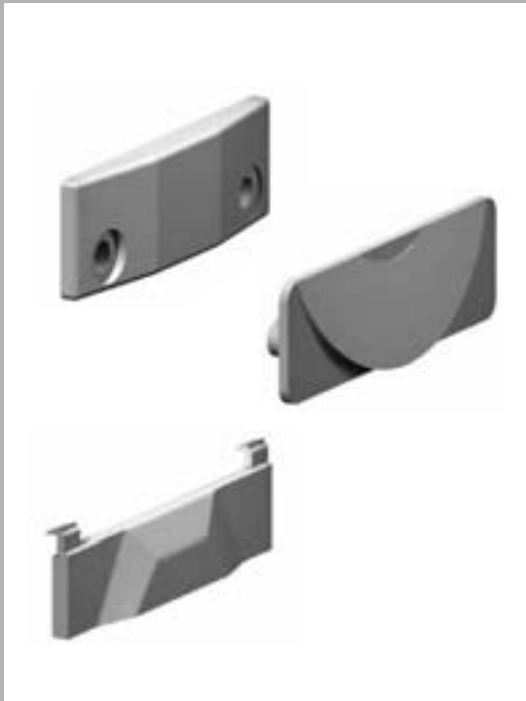

Wedges

Additional Fastener Components

ASSA ABLOY's wide range of wedges work in conjunction with the window fasteners to ensure a tight seal between the window sash and the window frame. All conventional window fasteners require a wedge to be fitted to the window frame, providing a surface for the tongue of the window fastener to compress and seal for a watertight window.

Features

- Manufactured from high quality nylon to provide a long life and low friction wedging action
- Design options offer ease of installation along with neat appearance

Options

- Rivet fix
- Pin fix
- Adhesive fix
- A range of colours (in some models) available to suit the joinery
- Various thicknesses available
- New Zealand made