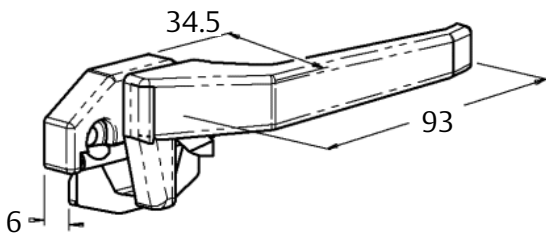

RECOMMENDED FIXING
2 X 8G X 3/8" RAISED CSK POSI
TYPE B STAINLESS SCREWS
PART No 8017

High Profile Wedgeless