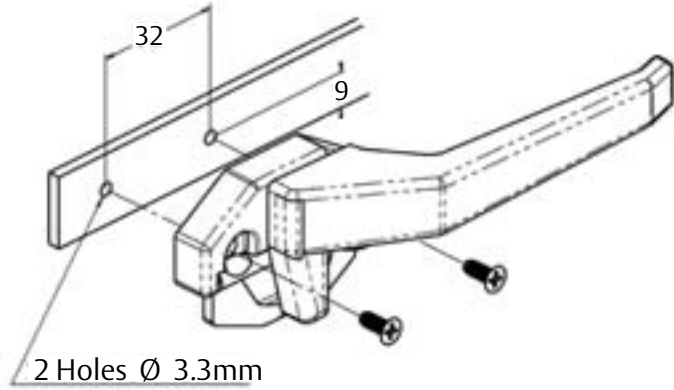

RECOMMENDED FIXING
2 X 8G X 3/8" RAISED CSK POSI
TYPE B STAINLESS SCREWS
PART No 8017

High Profile Wedgeless