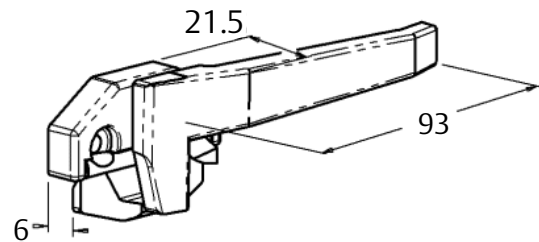

## Features

- This easy to install and operate window fastener combines innovation with simplicity
- High quality pressure die-cast main body with colour-matched injection moulded integrated nylon wedge
- The Wedgeless has a handle length of 93mm
- New Zealand made

## Window Fastener

**INTERLOCK™**  
**ASSA ABLOY**

RECOMMENDED FIXING  
2 X 8G X 3/8" RAISED CSK POSI  
TYPE B STAINLESS SCREWS  
PART No 8017

High Profile Wedgeless

Low Profile Wedgeless