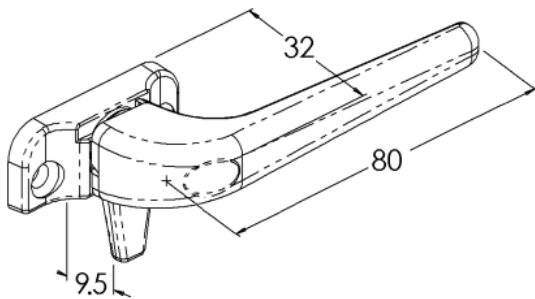

Styleline 2 / Slimline 2

Window Fastener

INTERLOCK™

ASSA ABLOY

RECOMMENDED FIXING
2 x 8g x 3/8" RAISED CSK
TYPE B PART No 8017

Styleline 2 -
Standard

Styleline 2 -
Double tongue

Slimline 2