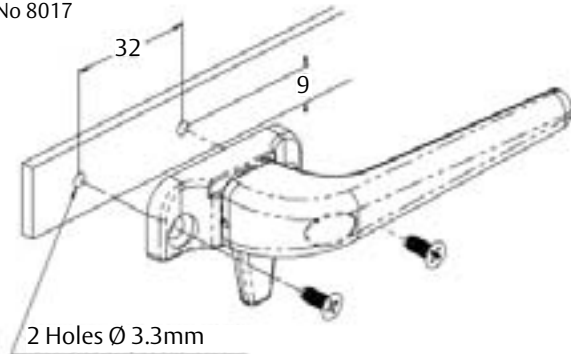

Styleline 2 / Slimline 2

Window Fastener

INTERLOCK™

ASSA ABLOY

RECOMMENDED FIXING
2 x 8g x 3/8" RAISED CSK
TYPE B PART No 8017

Styleline 2 -
Standard

Styleline 2 -
Double tongue

Slimline 2