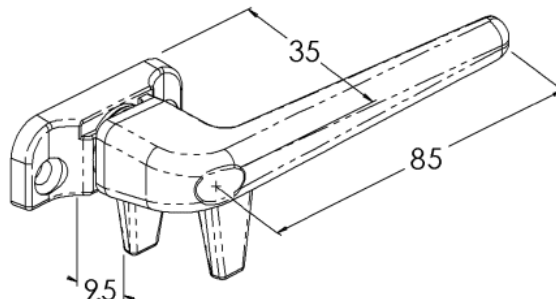

Styleline 2 / Slimline 2

Window Fastener

INTERLOCK™

ASSA ABLOY

RECOMMENDED FIXING
2 x 8g x 3/8" RAISED CSK
TYPE B PART No 8017

Styleline 2 -
Standard

Styleline 2 -
Double tongue

Slimline 2