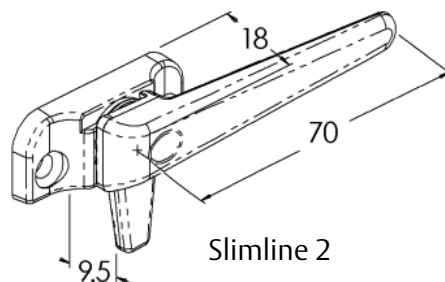

Styleline 2 / Slimline 2

Window Fastener

INTERLOCK™

ASSA ABLOY

RECOMMENDED FIXING
2 x 8g x 3/8" RAISED CSK
TYPE B PART No 8017

Styleline 2 -
Standard

Styleline 2 -
Double tongue

Slimline 2