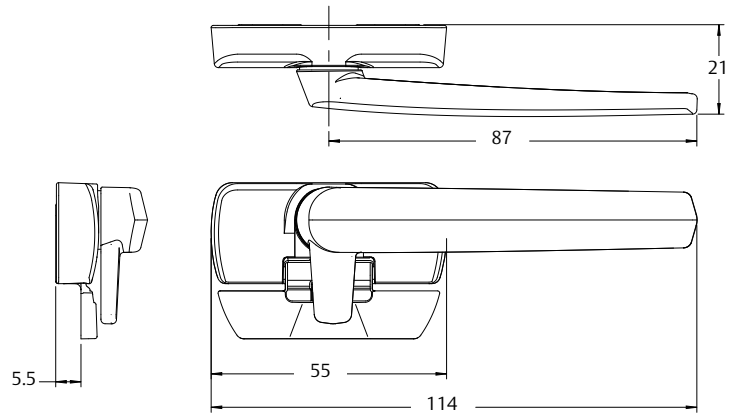

Aria Low Profile Confix

Window Fastener

INTERLOCK™

ASSA ABLOY

RES-FEY-017 0410NZ

ASSA ABLOY New Zealand Ltd.
PO Box 100407, North Shore
North Shore City 0745

6 Armstrong Road, Albany
North Shore City 0632
New Zealand

Within New Zealand:
Tel 09 415 8031
Fax 0800 478 297
www.assaabloy.co.nz

Outside New Zealand:
Tel +64 9 921 7630
Fax +64 9 921 6504
www.assaabloy.co.nz

ASSA ABLOY, the global leader
in door opening solutions.