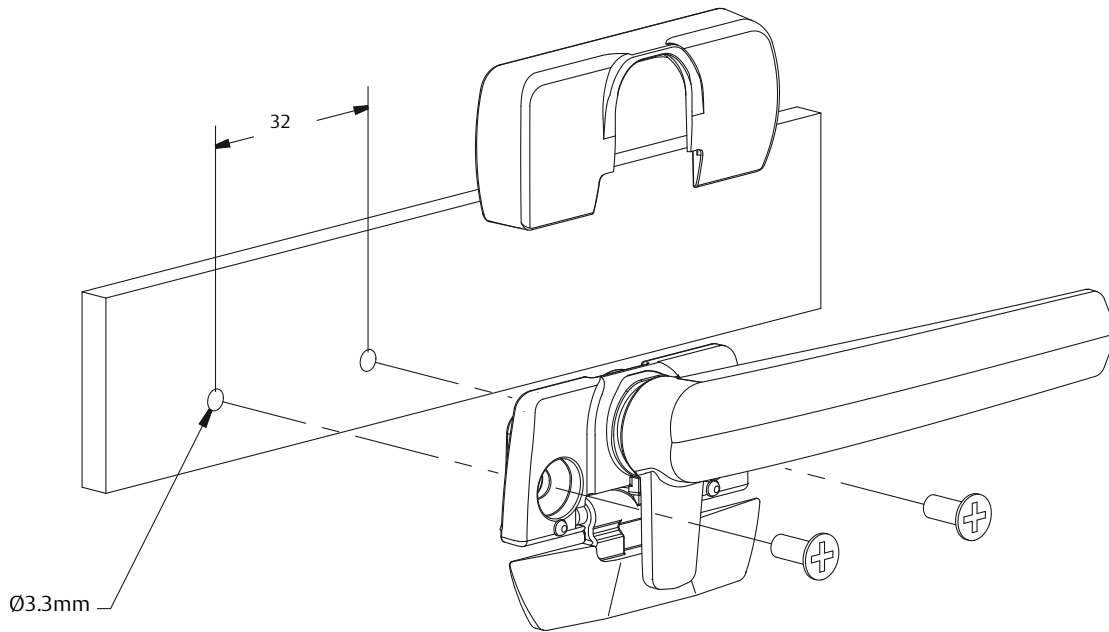

Aria Low Profile Confix

Window Fastener

INTERLOCK™

ASSA ABLOY

RES-FEY-017 0410NZ

ASSA ABLOY New Zealand Ltd.
PO Box 100407, North Shore
North Shore City 0745

6 Armstrong Road, Albany
North Shore City 0632
New Zealand

Within New Zealand:
Tel 09 415 8031
Fax 0800 478 297
www.assaabloy.co.nz

Outside New Zealand:
Tel +64 9 921 7630
Fax +64 9 921 6504
www.assaabloy.co.nz

ASSA ABLOY, the global leader
in door opening solutions.