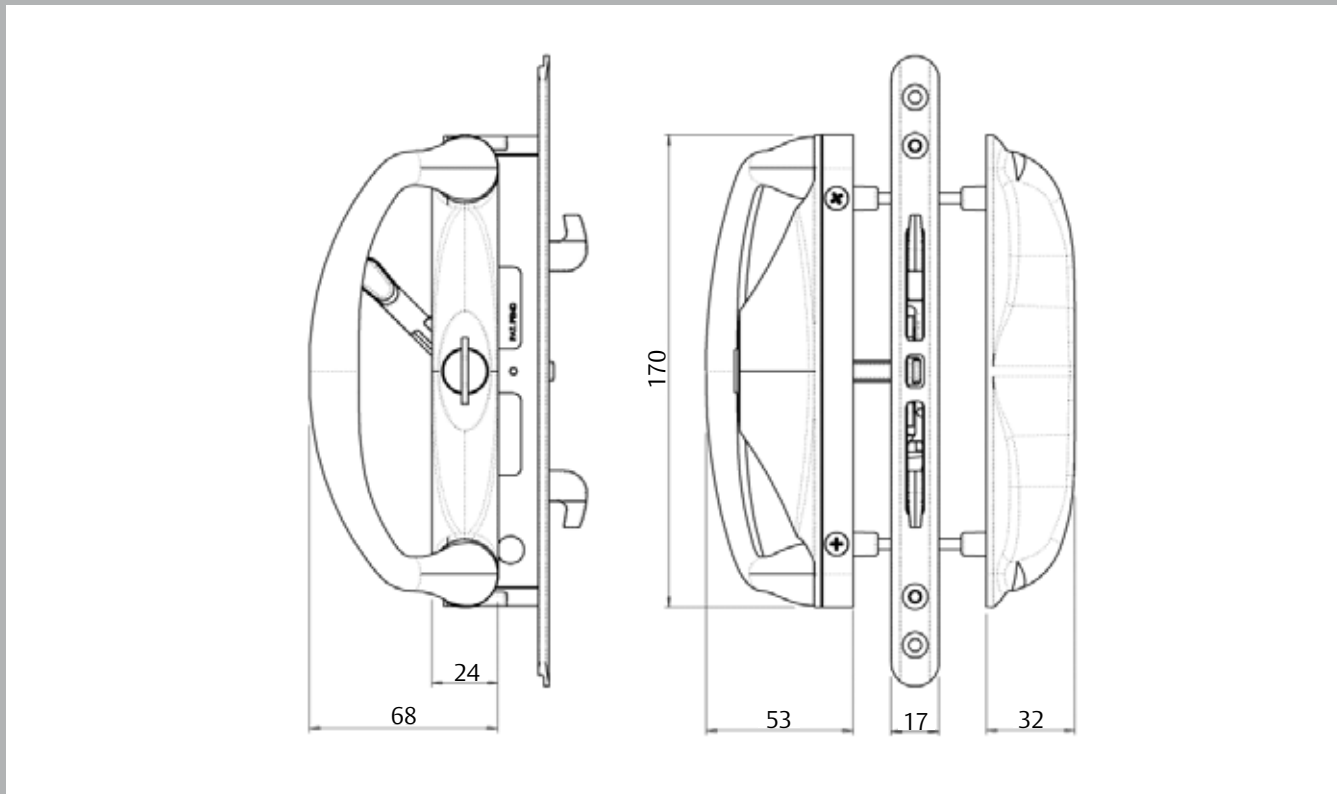

RES-FEY-049 0410NZ