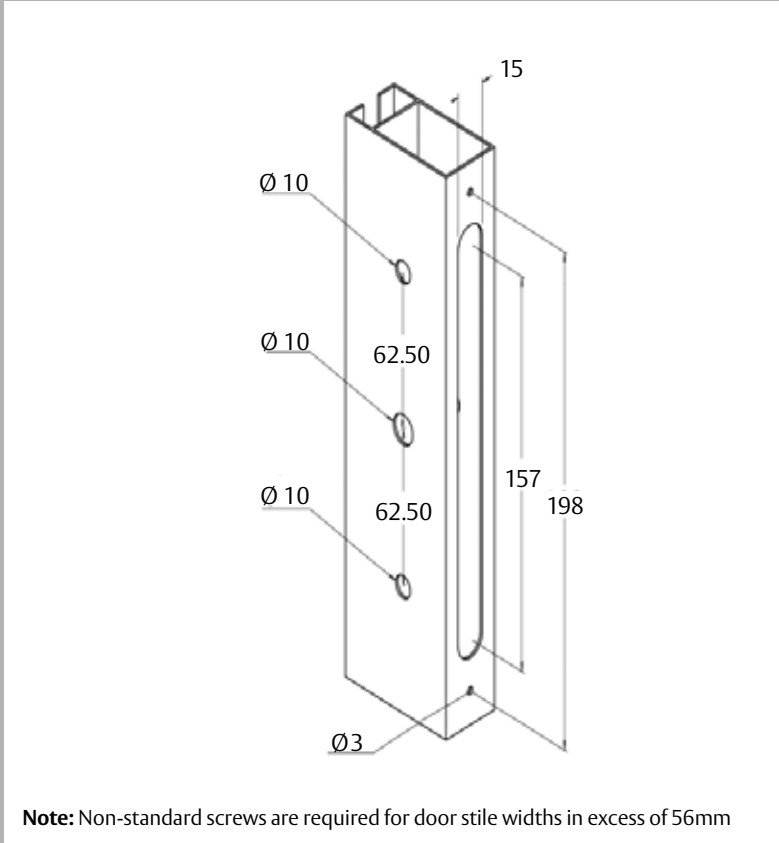

Willo SBML 2-Point

INTERLOCK™

ASSA ABLOY

ASSA ABLOY, the global leader
in door opening solutions.

ASSA ABLOY has developed a safe, reliable and robust mortice locking mechanism and handle set range called the Willo. Designed specifically for the security conscious, the Willo is in line with leading architectural innovations requiring a slim appearance. The 2-point locking option has twin beaks and is suitable for use with aluminium, timber or uPVC horizontal sliding doors and windows.

Features

- Opposing beaks prevent door being lifted from track by intruders
- Anti-slam button prevents damage to the latching beaks if the door is slammed ensuring longer life with ease of locking
- Fully reversible for left or right-handed doors
- Unique red indicator on the deadlock shows when the door is unlocked.
- Can be keyed alike to other ASSA ABLOY CYL4™ locks for one key convenience
- New Zealand made

Note: Non-standard screws are required for door stile widths in excess of 56mm

RES-FEY-049 0410NZ