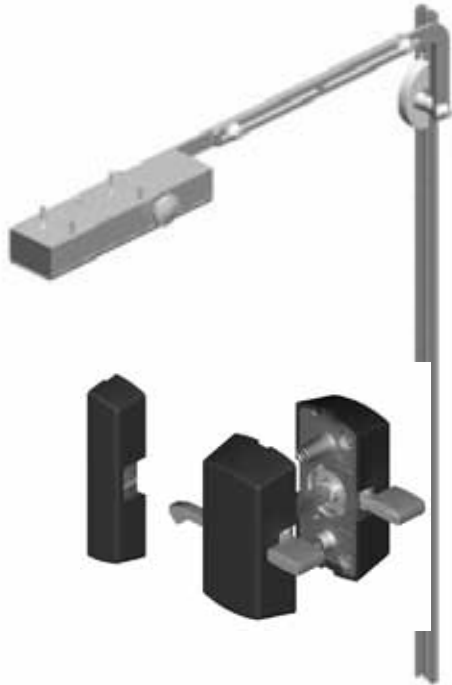

Sliding Door Closer

ASSA ABLOY

ASSA ABLOY, the global leader
in door opening solutions.

Incorporating innovative and modern design, ASSA ABLOY has provided a solution for home owners who desire safe outdoor flow without the hassle of a fence between the house and swimming pool.

The Sliding Door Closer is hydraulically controlled and can be installed on new doors or retrofitted to most existing doors. Providing safety and convenience, the closer has been designed for easy use and is available in the popular millennium silver finish.

Features

- Adjustable closing and latching speeds, adding to safety
- Backcheck for added safety on closing
- Suitable for installation on smooth running roller supported sliding doors
- Supports up to 60kg door weight
- Suits up to 2500mm high
- Suits up to 1200mm closing range
- Minimum reveal depth (door frame thickness) 80mm
- The self latching device provides access from both sides of the door. It is included in every Sliding Door Closer purchase or can be purchased separately

Self Latching Device
(suits door thickness 25-36mm)

Sliding Door Closer

RES-FEY-063 0410NZ