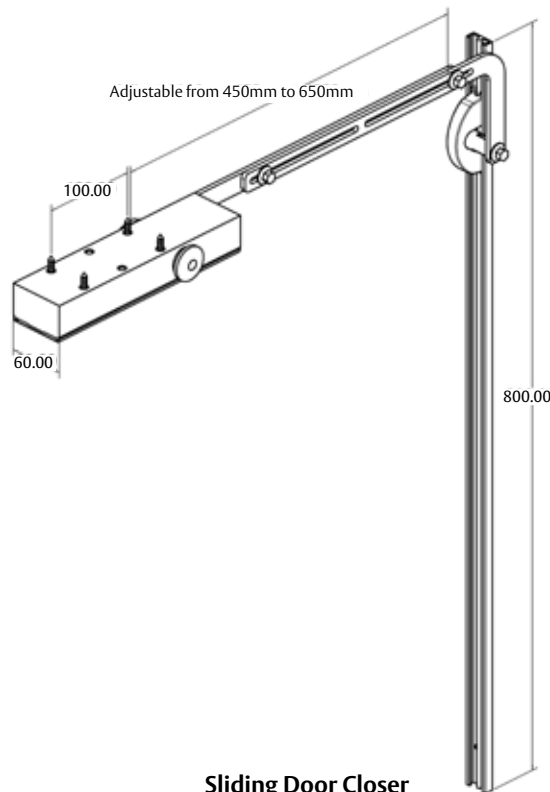

The Sliding Door Closer is hydraulically controlled and can be installed on new doors or retrofitted to most existing doors. Providing safety and convenience, the closer has been designed for easy use and is available in the popular millennium silver finish.

Features

- Adjustable closing and latching speeds, adding to safety
- Backcheck for added safety on closing
- Suitable for installation on smooth running roller supported sliding doors
- Supports up to 60kg door weight
- Suits up to 2500mm high
- Suits up to 1200mm closing range
- Minimum reveal depth (door frame thickness) 80mm
- The self latching device provides access from both sides of the door. It is included in every Sliding Door Closer purchase or can be purchased separately

Self Latching Device
(suits door thickness 25-36mm)

Sliding Door Closer

RES-FEY-063 0410NZ