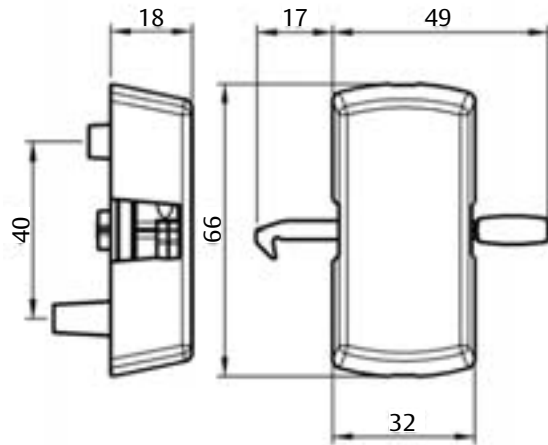

Features

- Adjustable closing and latching speeds, adding to safety
- Backcheck for added safety on closing
- Suitable for installation on smooth running roller supported sliding doors
- Supports up to 60kg door weight
- Suits up to 2500mm high
- Suits up to 1200mm closing range
- Minimum reveal depth (door frame thickness) 80mm
- The self latching device provides access from both sides of the door. It is included in every Sliding Door Closer purchase or can be purchased separately