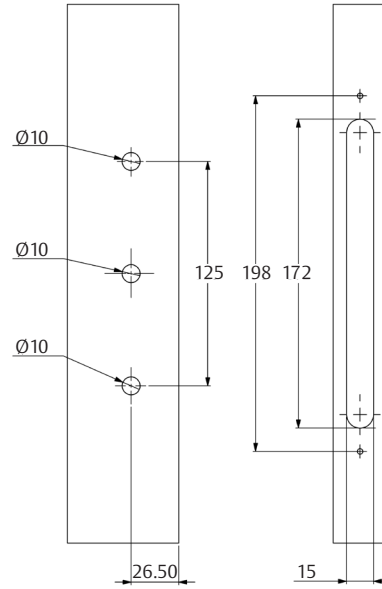

Endeavour

SBML

Double Cylinder