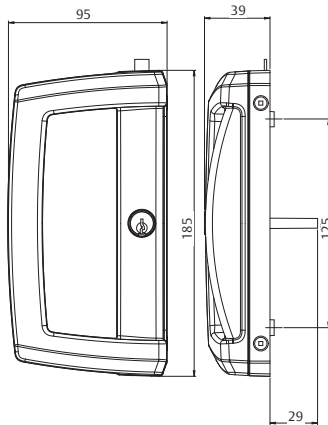

Endeavour

SBML

Double Cylinder