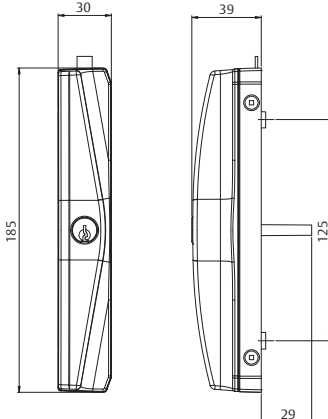

Double Cylinder

RES-FLY-020 0310NZ