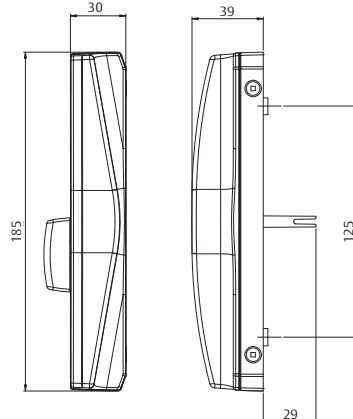

Snib & Cylinder

RES-FLY-020 0310NZ