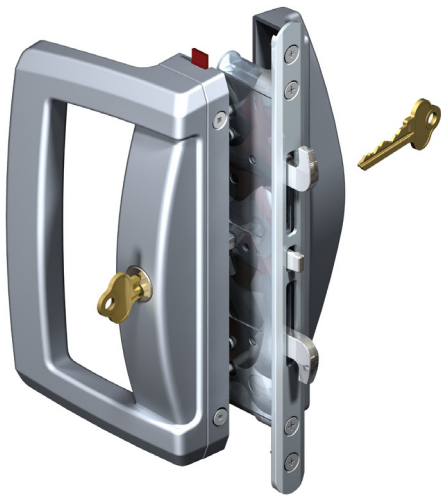

Endeavour

SBML

Double Cylinder