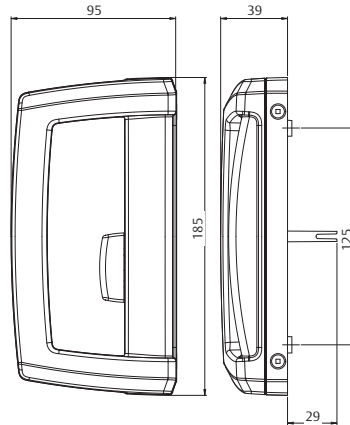

Snib & Cylinder