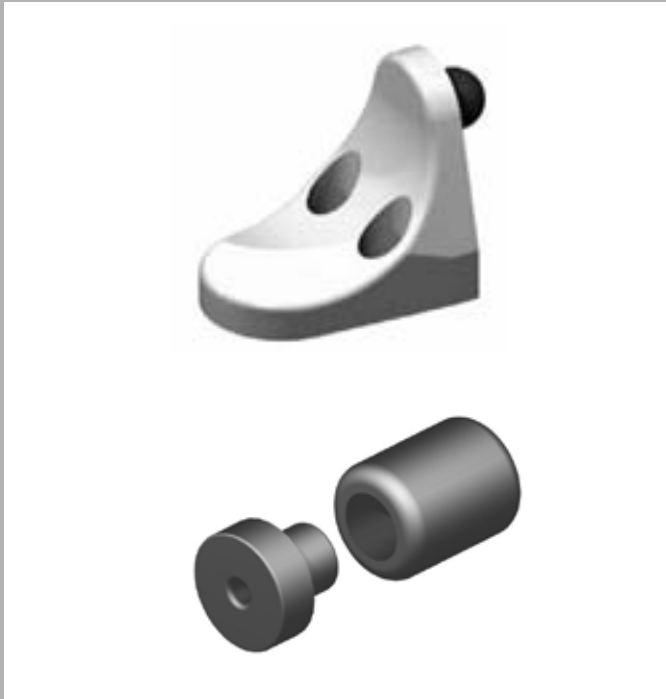

Doorstops

Hinged and Sliding Door Accessories

INTERLOCK™

ASSA ABLOY

Doorstops are designed to cushion the high impact of a sliding door or window. For use with aluminium, timber or uPVC sliding doors and windows.

Features:

- Manufactured from high quality materials to provide a long-life effective doorstop
- The standard finish is black – other colours are available on special order
- New Zealand made

Options:

- Options available to suit most application requirements and ease of installation