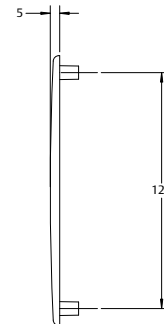

Aria Endeavour

Sliding Door Lock

Interior D-Handle

Interior Pull

Exterior Pull

Exterior Cover Plate

EXP-FY-014-0410NZ