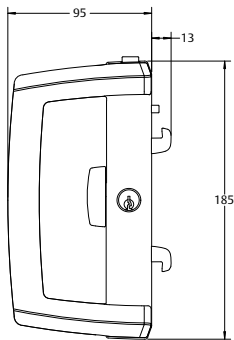

Features

- Red deadlock indicator on internal handle activates when key deadlocked (deadlocking version only)
- Opposing anti-lift beaks for added security
- Anti-slam pin protects locking beaks from accidental damage
- Retrofittable - easily replaces most sliding door locks
- Non-handed lock chassis with intuitive downward snib motion to unlock
- Available with internal D handle or internal Pull
- Can be keyed alike to other ASSA ABLOY CYL4™ 5-Pin locks for one key convenience
- Achieves Australian Standards AS4145:1993 (Part 2) Security Level S1 and Durability Level D3
- New Zealand made

Aria Endeavour

Sliding Door Lock

Interior D-Handle

Interior Pull

Exterior Pull

Exterior Cover Plate

EXP-FY-014-0410NZ