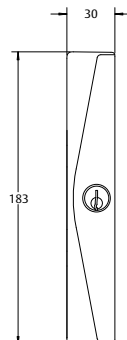

Features

- Red deadlock indicator on internal handle activates when key deadlocked (deadlocking version only)
- Opposing anti-lift beaks for added security
- Anti-slam pin protects locking beaks from accidental damage
- Retrofittable - easily replaces most sliding door locks
- Non-handed lock chassis with intuitive downward snib motion to unlock
- Available with internal D handle or internal Pull
- Can be keyed alike to other ASSA ABLOY CYL4™ 5-Pin locks for one key convenience
- Achieves Australian Standards AS4145:1993 (Part 2) Security Level S1 and Durability Level D3
- New Zealand made

Aria Endeavour

Sliding Door Lock

Interior D-Handle

Interior Pull

Exterior Pull

Exterior Cover Plate

EXP-FY-014-0410NZ