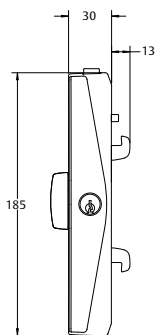

Features

- Red deadlock indicator on internal handle activates when key deadlocked (deadlocking version only)
- Opposing anti-lift beaks for added security
- Anti-slam pin protects locking beaks from accidental damage
- Retrofittable - easily replaces most sliding door locks
- Non-handed lock chassis with intuitive downward snib motion to unlock
- Available with internal D handle or internal Pull
- Can be keyed alike to other ASSA ABLOY CYL4™ 5-Pin locks for one key convenience
- Achieves Australian Standards AS4145:1993 (Part 2) Security Level S1 and Durability Level D3
- New Zealand made

Aria Endeavour

Sliding Door Lock

Interior D-Handle

Interior Pull

Exterior Pull

Exterior Cover Plate

EXP-FY-014-0410NZ