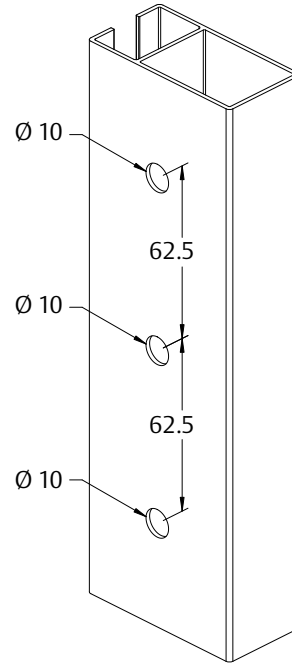

Features

- Red deadlock indicator on internal handle activates when key deadlocked (deadlocking version only)
- Opposing anti-lift beaks for added security
- Anti-slam pin protects locking beaks from accidental damage
- Retrofittable - easily replaces most sliding door locks
- Non-handed lock chassis with intuitive downward snib motion to unlock
- Available with internal D handle or internal Pull
- Can be keyed alike to other ASSA ABLOY CYL4™ 5-Pin locks for one key convenience
- Achieves Australian Standards AS4145:1993 (Part 2) Security Level S1 and Durability Level D3
- New Zealand made

Aria Endeavour

Sliding Door Lock

Interior D-Handle

Interior Pull

Exterior Pull

Exterior Cover Plate

EXP-FY-014-0410NZ