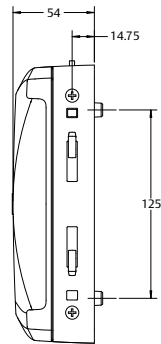

Options

- Double cylinder deadlocking with Daylatch and deadlocking indicator
- Single cylinder locking with snib
- Trade pack range has additional locking options with D and Slim Pull handles, in a full range of powdercoat and plated finishes

Aria Endeavour

Sliding Door Lock

Interior D-Handle

Interior Pull

Exterior Pull

Exterior Cover Plate

EXP-FY-014-0410NZ