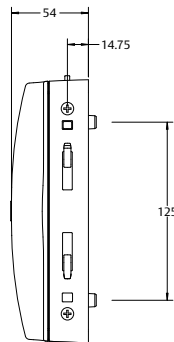

Aria Endeavour

Sliding Door Lock

Interior D-Handle

Interior Pull

Exterior Pull

Exterior Cover Plate

EXP-FY-014-0410NZ