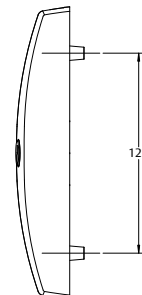

Features

- Red deadlock indicator on internal handle activates when key deadlocked (deadlocking version only)
- Opposing anti-lift beaks for added security
- Anti-slam pin protects locking beaks from accidental damage
- Retrofittable - easily replaces most sliding door locks
- Non-handed lock chassis with intuitive downward snib motion to unlock
- Available with internal D handle or internal Pull
- Can be keyed alike to other ASSA ABLOY CYL4™ 5-Pin locks for one key convenience
- Achieves Australian Standards AS4145:1993 (Part 2) Security Level S1 and Durability Level D3
- New Zealand made

Aria Endeavour

Sliding Door Lock

Interior D-Handle

Interior Pull

Exterior Pull

Exterior Cover Plate

EXP-FY-014-0410NZ