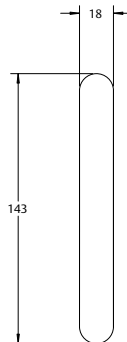

Features

- Red deadlock indicator on internal handle activates when key deadlocked (deadlocking version only)
- Opposing anti-lift beaks for added security
- Anti-slam pin protects locking beaks from accidental damage
- Retrofittable - easily replaces most sliding door locks
- Non-handed lock chassis with intuitive downward snib motion to unlock
- Available with internal D handle or internal Pull
- Can be keyed alike to other ASSA ABLOY CYL4™ 5-Pin locks for one key convenience
- Achieves Australian Standards AS4145:1993 (Part 2) Security Level S1 and Durability Level D3
- New Zealand made

Aria Endeavour

Sliding Door Lock

Interior D-Handle

Interior Pull

Exterior Pull

Exterior Cover Plate

EXP-FY-014-0410NZ