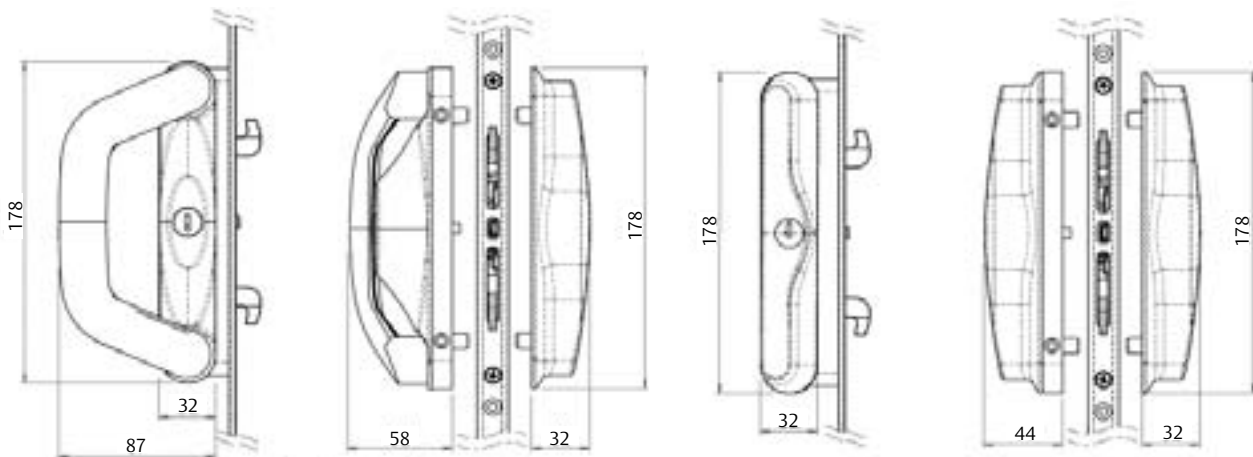

## Features

- The high security 4-point lock provides an extremely high level of resistance to forced entry
- Contemporary styling combined with the concealed morticed lockset provides enhanced aesthetics
- Fully reversible for left or right-handed doors
- Four locking beaks prevent door being lifted from the track
- One locking action activates up to four locking points
- Anti-slam button prevents operation of the handle when the door is open, avoiding damage to the mechanism
- Unique red indicator on the deadlock shows when the door is unlocked
- Can be keyed alike to other ASSA ABLOY CYL4™ locks for one key convenience
- New Zealand made

# Albany SBML 4-Point

**Note:** Non-standard screws are required for door stile widths in excess of 56mm

Albany Grip - Standard External Pull

Standard External Pull Inside and Out

RES-FEY-047\_0410NZ