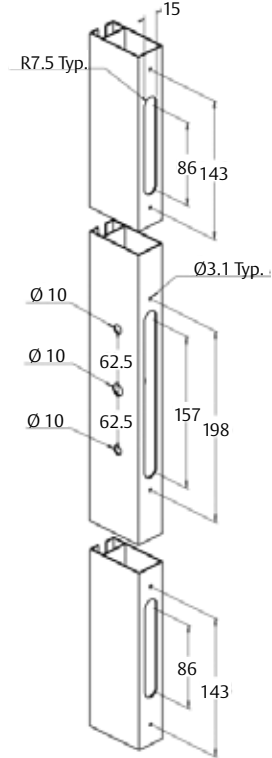

# Albany SBML 4-Point

INTERLOCK™

ASSA ABLOY

ASSA ABLOY, the global leader  
in door opening solutions.

Combining the very popular Albany furniture styling with a concealed mortice style lockset, the Albany Mortice range of locks offers the ultimate in residential sliding door hardware. The high security 4-point locks are simple to operate, incorporating a one-action lock or unlock mode, and can be supplied in a wide range of finishes and keying options. Suitable for use with aluminium, timber or uPVC horizontal sliding doors and windows.

## Features

- The high security 4-point lock provides an extremely high level of resistance to forced entry
- Contemporary styling combined with the concealed morticed lockset provides enhanced aesthetics
- Fully reversible for left or right-handed doors
- Four locking beaks prevent door being lifted from the track
- One locking action activates up to four locking points
- Anti-slam button prevents operation of the handle when the door is open, avoiding damage to the mechanism
- Unique red indicator on the deadlock shows when the door is unlocked
- Can be keyed alike to other ASSA ABLOY CYL4™ locks for one key convenience
- New Zealand made

# Albany SBML 4-Point

**Note:** Non-standard screws are required for door stile widths in excess of 56mm

Albany Grip - Standard External Pull

Standard External Pull Inside and Out

RES-FEY-047\_0410NZ