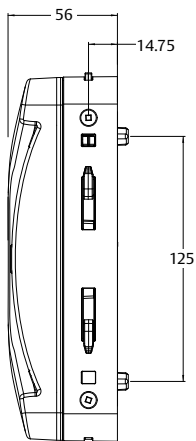

Features

- Red deadlock indicator on internal handle activates when key deadlocked (deadlocking version only)
- Opposing anti-lift beaks for added security
- Anti-slam pin protects locking beaks from accidental damage
- Retrofittable - easily replaces most sliding door locks and aesthetically matches original Albany handle
- Non-handed lock chassis with intuitive downward snib motion to unlock
- Can be keyed alike to other ASSA ABLOY CYL4™ 5-Pin locks for one key convenience
- Achieves Australian Standards AS4145:1993 (Part 2) Security Level S1 and Durability Level D3
- New Zealand made

Albany Endeavour

Sliding Door Lock

Interior D-Handle

Exterior Pull

Exterior Cover Plate

Note: For an Interior Pull/Exterior Pull option refer to the Aria Endeavour Sliding Door Lock