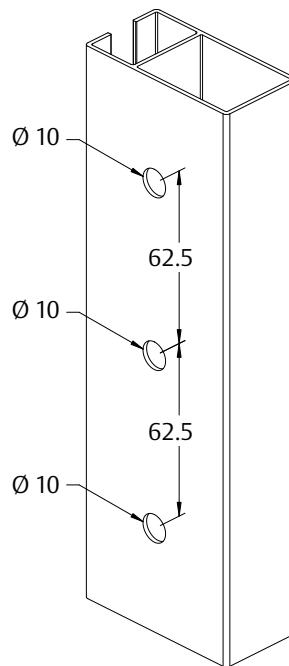

Features

- Red deadlock indicator on internal handle activates when key deadlocked (deadlocking version only)
- Opposing anti-lift beaks for added security
- Anti-slam pin protects locking beaks from accidental damage
- Retrofittable - easily replaces most sliding door locks and aesthetically matches original Albany handle
- Non-handed lock chassis with intuitive downward snib motion to unlock
- Can be keyed alike to other ASSA ABLOY CYL4™ 5-Pin locks for one key convenience
- Achieves Australian Standards AS4145:1993 (Part 2) Security Level S1 and Durability Level D3
- New Zealand made

Albany Endeavour

Sliding Door Lock

Interior D-Handle

Exterior Pull

Exterior Cover Plate

Note: For an Interior Pull/Exterior Pull option refer to the Aria Endeavour Sliding Door Lock