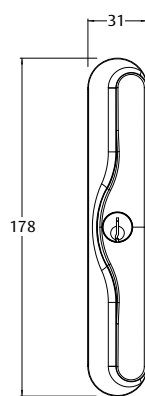

Features

- Red deadlock indicator on internal handle activates when key deadlocked (deadlocking version only)
- Opposing anti-lift beaks for added security
- Anti-slam pin protects locking beaks from accidental damage
- Retrofittable - easily replaces most sliding door locks and aesthetically matches original Albany handle
- Non-handed lock chassis with intuitive downward snib motion to unlock
- Can be keyed alike to other ASSA ABLOY CYL4™ 5-Pin locks for one key convenience
- Achieves Australian Standards AS4145:1993 (Part 2) Security Level S1 and Durability Level D3
- New Zealand made

Options

- Double cylinder deadlocking with Daylatch and deadlocking indicator
- Single cylinder locking with snib
- Trade pack range has additional locking options, in a full range of powdercoat and plated finishes

Albany Endeavour

Sliding Door Lock

Interior D-Handle

Exterior Pull

Exterior Cover Plate

Note: For an Interior Pull/Exterior Pull option refer to the Aria Endeavour Sliding Door Lock