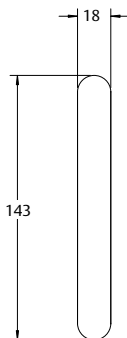

Features

- Red deadlock indicator on internal handle activates when key deadlocked (deadlocking version only)
- Opposing anti-lift beaks for added security
- Anti-slam pin protects locking beaks from accidental damage
- Retrofittable - easily replaces most sliding door locks and aesthetically matches original Albany handle
- Non-handed lock chassis with intuitive downward snib motion to unlock
- Can be keyed alike to other ASSA ABLOY CYL4™ 5-Pin locks for one key convenience
- Achieves Australian Standards AS4145:1993 (Part 2) Security Level S1 and Durability Level D3
- New Zealand made

Albany Endeavour

Sliding Door Lock

Interior D-Handle

Exterior Pull

Exterior Cover Plate

Note: For an Interior Pull/Exterior Pull option refer to the Aria Endeavour Sliding Door Lock