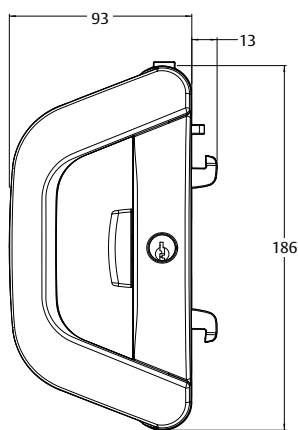

Features

- Red deadlock indicator on internal handle activates when key deadlocked (deadlocking version only)
- Opposing anti-lift beaks for added security
- Anti-slam pin protects locking beaks from accidental damage
- Retrofittable - easily replaces most sliding door locks and aesthetically matches original Albany handle
- Non-handed lock chassis with intuitive downward snib motion to unlock
- Can be keyed alike to other ASSA ABLOY CYL4™ 5-Pin locks for one key convenience
- Achieves Australian Standards AS4145:1993 (Part 2) Security Level S1 and Durability Level D3
- New Zealand made

Albany Endeavour

Sliding Door Lock

Interior D-Handle

Exterior Pull

Exterior Cover Plate

Note: For an Interior Pull/Exterior Pull option refer to the Aria Endeavour Sliding Door Lock