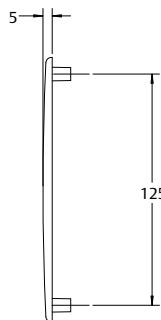

Albany Endeavour

Sliding Door Lock

Interior D-Handle

Exterior Pull

Exterior Cover Plate

Note: For an Interior Pull/Exterior Pull option refer to the Aria Endeavour Sliding Door Lock