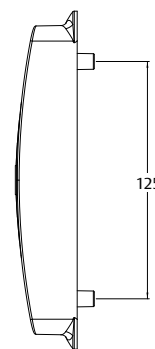

Features

- Red deadlock indicator on internal handle activates when key deadlocked (deadlocking version only)
- Opposing anti-lift beaks for added security
- Anti-slam pin protects locking beaks from accidental damage
- Retrofittable - easily replaces most sliding door locks and aesthetically matches original Albany handle
- Non-handed lock chassis with intuitive downward snib motion to unlock
- Can be keyed alike to other ASSA ABLOY CYL4™ 5-Pin locks for one key convenience
- Achieves Australian Standards AS4145:1993 (Part 2) Security Level S1 and Durability Level D3
- New Zealand made

Albany Endeavour

Sliding Door Lock

Interior D-Handle

Exterior Pull

Exterior Cover Plate

Note: For an Interior Pull/Exterior Pull option refer to the Aria Endeavour Sliding Door Lock