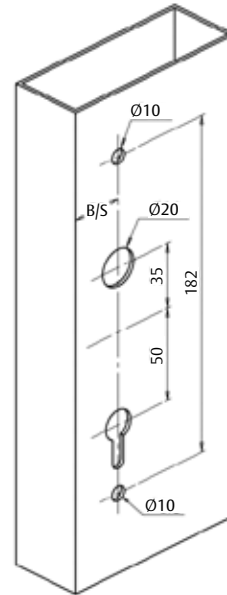

## Door Handle Set

INTERLOCK™

ASSA ABLOY

\* B/S (backset): check relevant lock details for this dimensions

RES-FEY-060-0410NZ

ASSA ABLOY New Zealand Ltd.  
PO Box 100407, North Shore  
North Shore City 0745