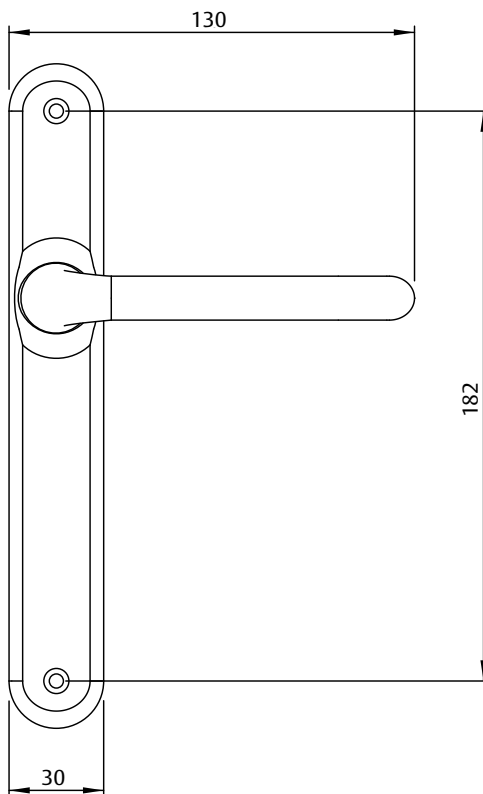

## Door Handle Set

INTERLOCK™

ASSA ABLOY

\* B/S (backset): check relevant lock details for this dimensions

RES-FEY-060-0410NZ

ASSA ABLOY New Zealand Ltd.  
PO Box 100407, North Shore  
North Shore City 0745