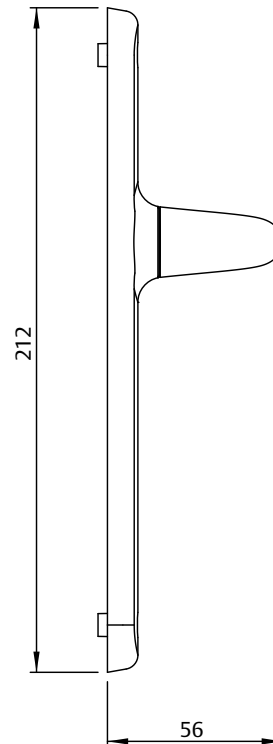

## Door Handle Set

INTERLOCK™

ASSA ABLOY

\* B/S (backset): check relevant lock details for this dimensions

RES-FEY-060-0410NZ

ASSA ABLOY New Zealand Ltd.  
PO Box 100407, North Shore  
North Shore City 0745