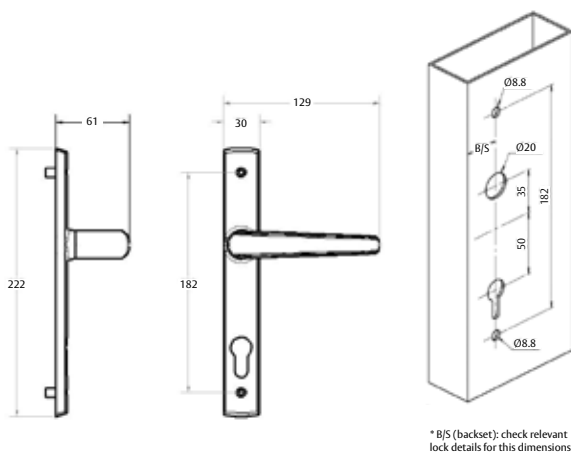

Palladium

Door Handle Sets

Spire (L2)

RES-FEY-058-0410NZ