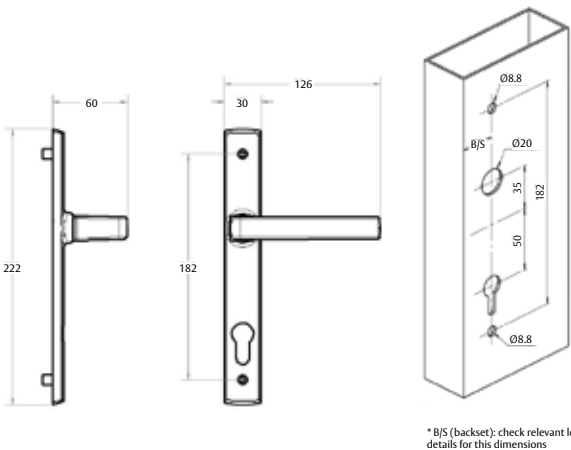

Acacia (29)