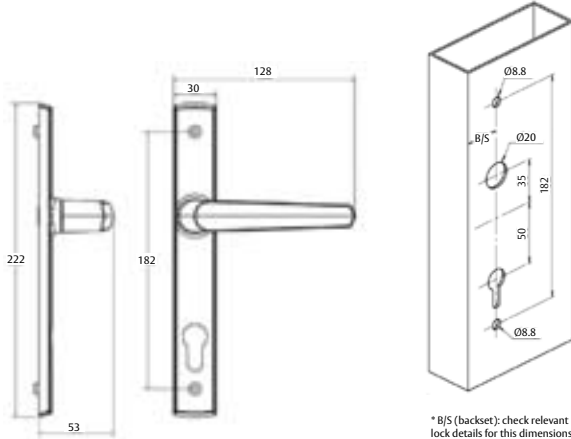

Palladium

Door Handle Sets

Aria (27)