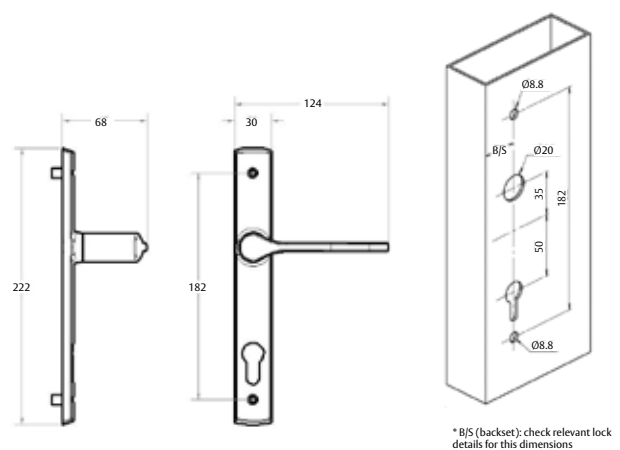

Saltbush (34)