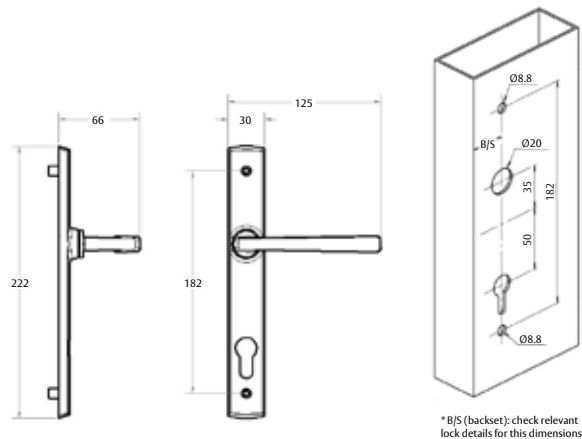

Palladium

Door Handle Sets

Hakea (28)

RES-FEY-058-0410NZ