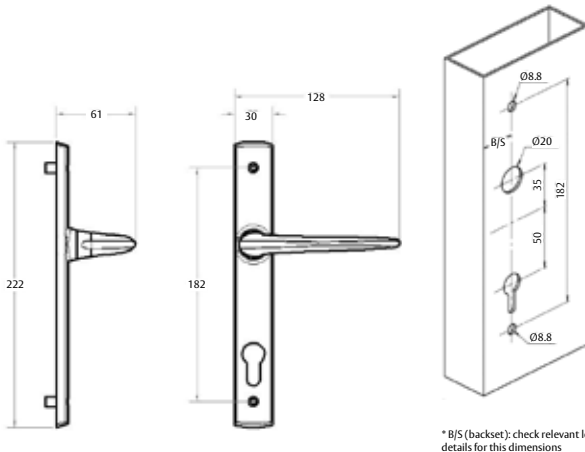

Summit (L1)