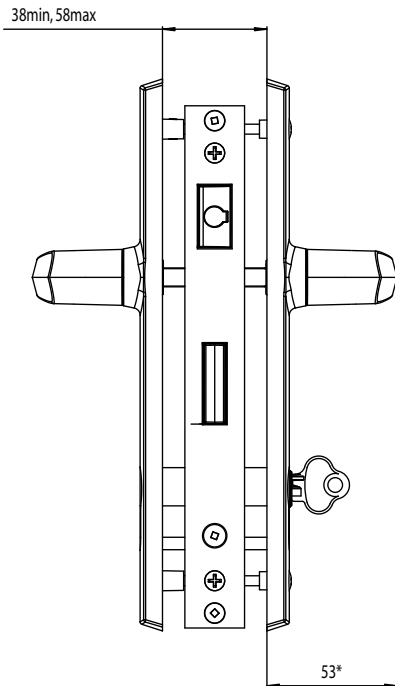

## Options

- Available with 30mm, 40mm or 50mm backset
- Short Throw 2-Point
- Long Throw 2-Point
- Available with standard Verona and Palladium furniture or upgrade to Palladium Xtra with LockAlert and safety snib (pictured)
- Double cylinder, cylinder and turnknob, half cylinder or half turnknob

## 2-Point Mortice Lock

INTERLOCK™

ASSA ABLOY

Palladium  
Xtra Furniture  
pictured

\* Dimensions shown are specific to Aria lever. Other styles may vary.

ASSA ABLOY New Zealand Ltd.  
PO Box 100407, North Shore  
North Shore City 0745