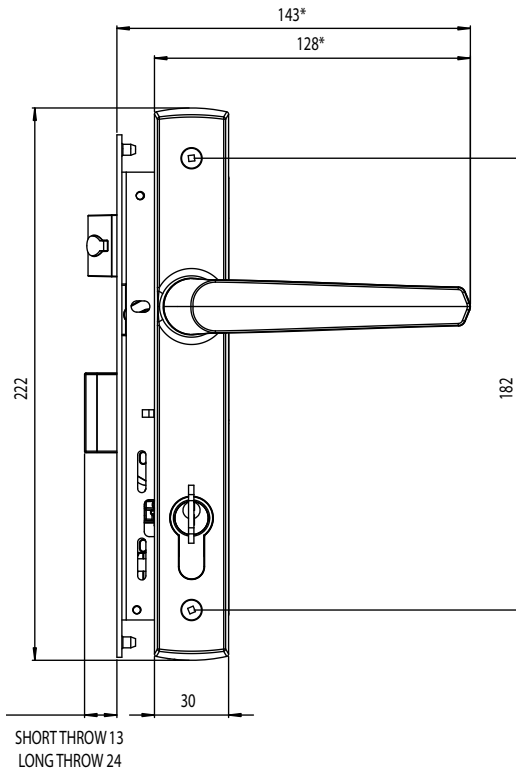

## 2-Point Mortice Lock

INTERLOCK™

ASSA ABLOY

Palladium  
Xtra Furniture  
pictured

\* Dimensions shown are specific to Aria lever. Other styles may vary.

ASSA ABLOY New Zealand Ltd.  
PO Box 100407, North Shore  
North Shore City 0745