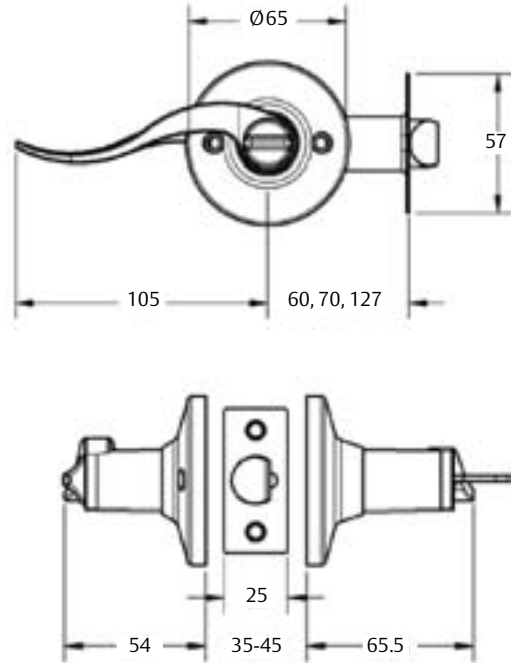

Queen

Key in Knob

INTERLOCK™
ASSA ABLOY

Note: Backset on Door Face
Must be Same as Backset of Lock