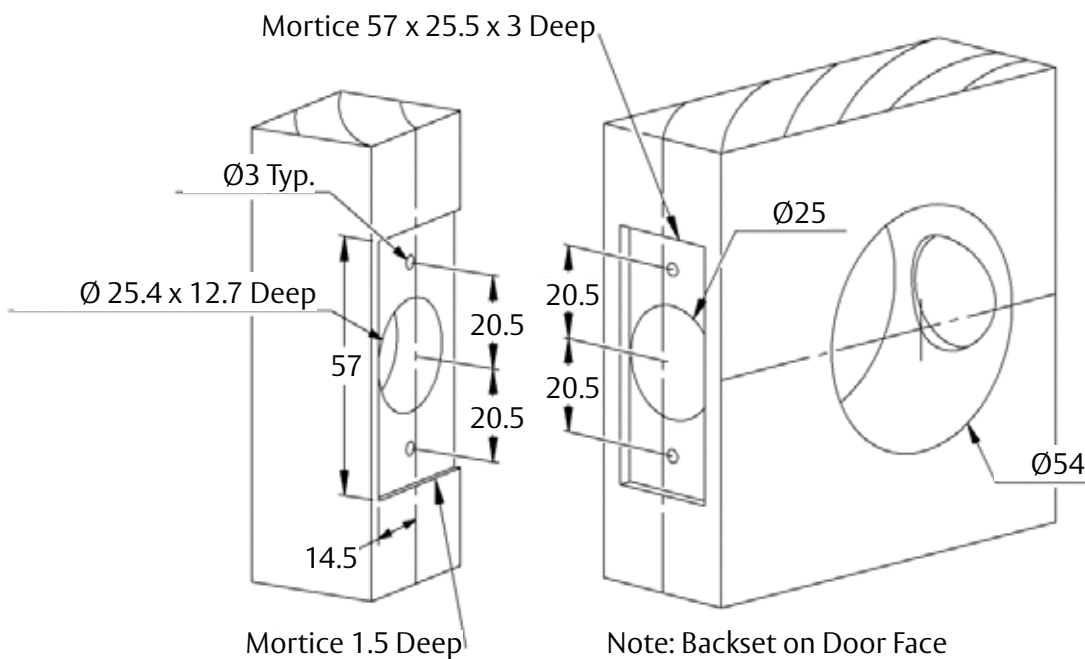

Queen

Key in Knob

INTERLOCK™
ASSA ABLOY

Note: Backset on Door Face
Must be Same as Backset of Lock