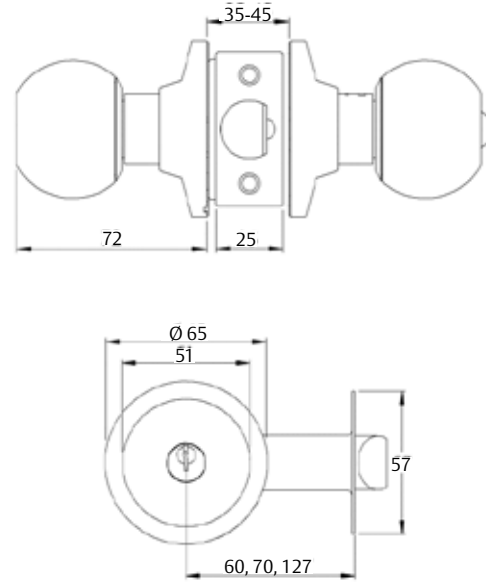

Orbit

Key in Knob

INTERLOCK™
ASSA ABLOY

RES-FEY-053 0410NZ

ASSA ABLOY New Zealand Ltd.
PO Box 100407, North Shore
North Shore City 0745

6 Armstrong Road, Albany
North Shore City 0632
New Zealand

Within New Zealand:
Tel 09 415 8031
Fax 0800 478 297
www.assaabloy.co.nz

Outside New Zealand:
Tel +64 9 921 7630
Fax +64 9 921 6504
www.assaabloy.co.nz

ASSA ABLOY, the global leader
in door opening solutions.