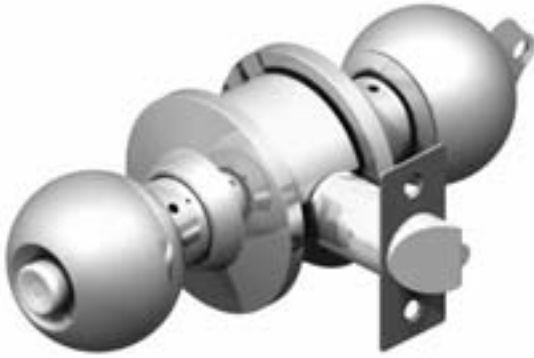

Orbit

Key in Knob

INTERLOCK™
ASSA ABLOY

RES-FEY-053 0410NZ

ASSA ABLOY New Zealand Ltd.
PO Box 100407, North Shore
North Shore City 0745

6 Armstrong Road, Albany
North Shore City 0632
New Zealand

Within New Zealand:
Tel 09 415 8031
Fax 0800 478 297
www.assaabloy.co.nz

Outside New Zealand:
Tel +64 9 921 7630
Fax +64 9 921 6504
www.assaabloy.co.nz

ASSA ABLOY, the global leader
in door opening solutions.