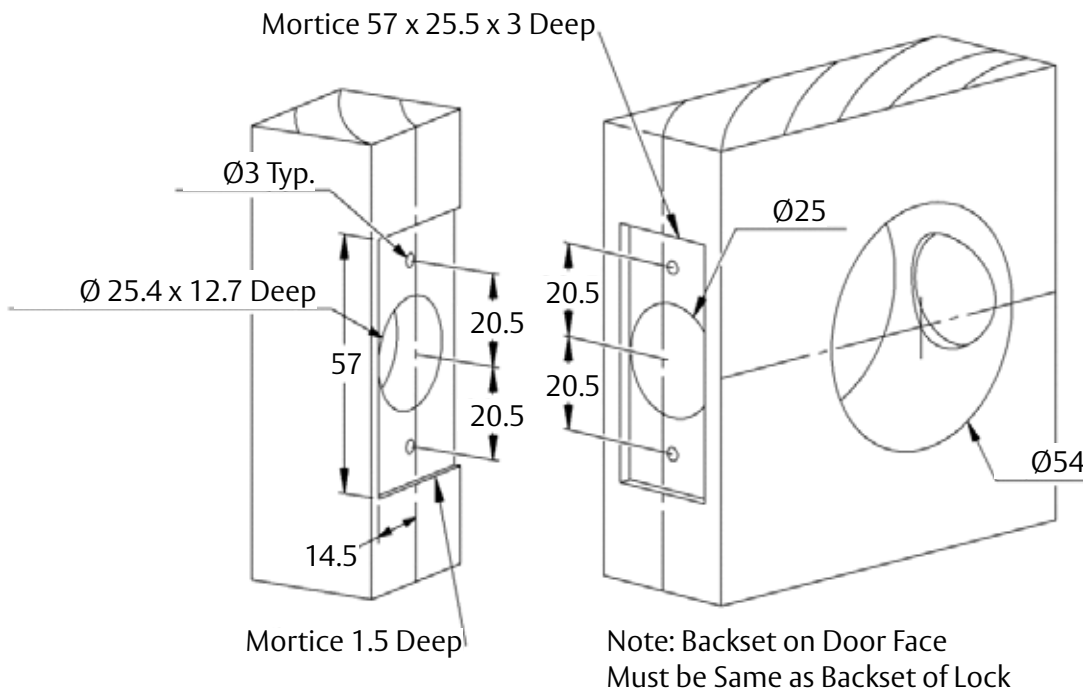

Orbit

Key in Knob

INTERLOCK™
ASSA ABLOY

RES-FEY-053 0410NZ

ASSA ABLOY New Zealand Ltd.
PO Box 100407, North Shore
North Shore City 0745

6 Armstrong Road, Albany
North Shore City 0632
New Zealand

Within New Zealand:
Tel 09 415 8031
Fax 0800 478 297
www.assaabloy.co.nz

Outside New Zealand:
Tel +64 9 921 7630
Fax +64 9 921 6504
www.assaabloy.co.nz

ASSA ABLOY, the global leader
in door opening solutions.