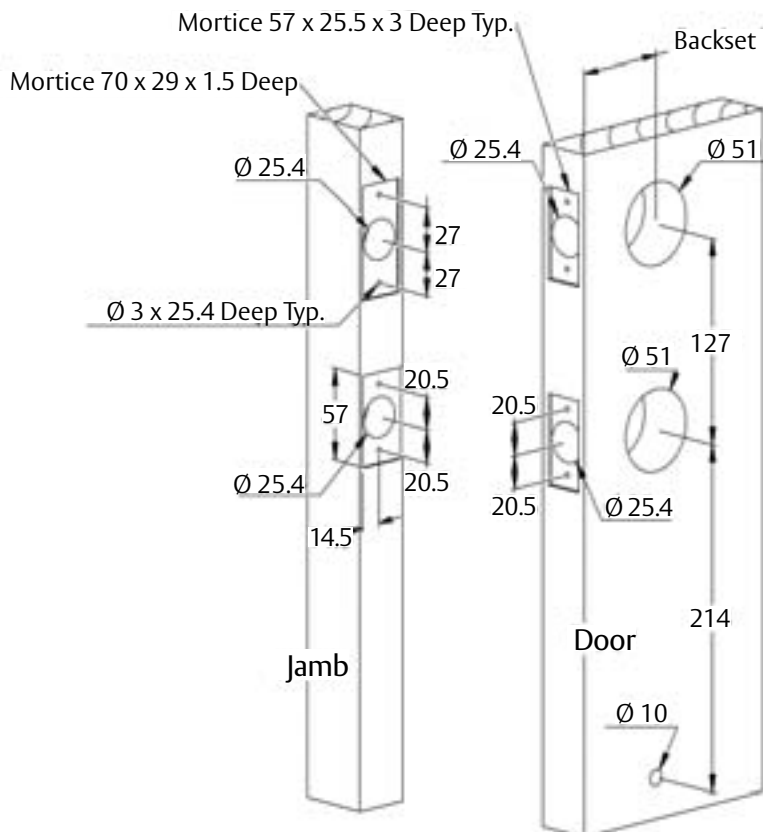

Mayfair

Key in Knob

INTERLOCK™
ASSA ABLOY

RES-FEY-051 0410NZ

ASSA ABLOY New Zealand Ltd.
PO Box 100407, North Shore
North Shore City 0745

6 Armstrong Road, Albany
North Shore City 0632
New Zealand

Within New Zealand:
Tel 09 415 8031
Fax 0800 478 297
www.assaabloy.co.nz

Outside New Zealand:
Tel +64 9 921 7630
Fax +64 9 921 6504
www.assaabloy.co.nz

ASSA ABLOY, the global leader
in door opening solutions.