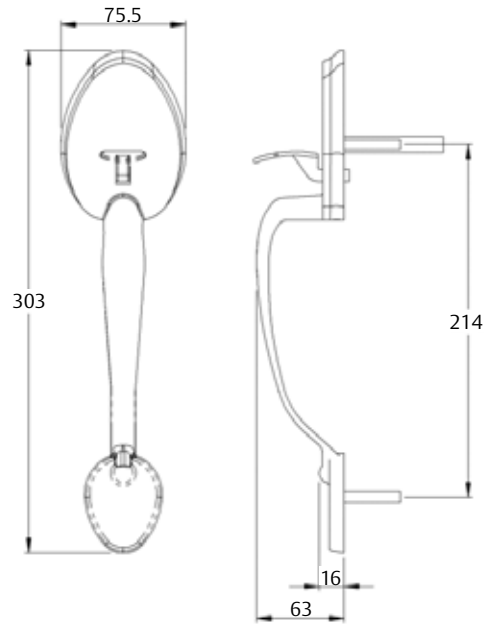

Mayfair

Key in Knob

INTERLOCK™
ASSA ABLOY

RES-FEY-051 0410NZ

ASSA ABLOY New Zealand Ltd.
PO Box 100407, North Shore
North Shore City 0745

6 Armstrong Road, Albany
North Shore City 0632
New Zealand

Within New Zealand:
Tel 09 415 8031
Fax 0800 478 297
www.assaabloy.co.nz

Outside New Zealand:
Tel +64 9 921 7630
Fax +64 9 921 6504
www.assaabloy.co.nz

ASSA ABLOY, the global leader
in door opening solutions.