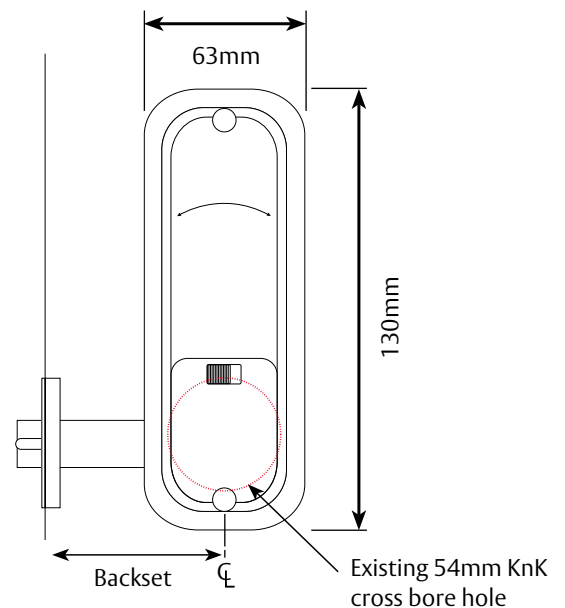

RES-FLY-061 04-10NZ