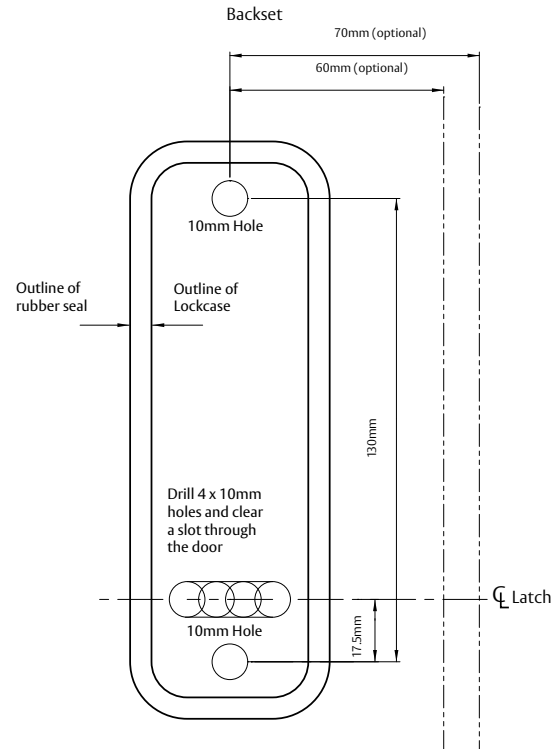

Features

- Entry by key pad, exit by lever
- Resettable code, recommend use of 4 to 6 digit combinations
- Suits right or left hand doors – inward or outward opening
- Easy to use, no wiring or batteries required
- The standard application is a 60mm backset
- Standard set accommodates an increased range of door thicknesses, now between 34-54mm
- Inside handle provided with snib to hold back latch for greater convenience
- Available in satin chrome
- For use with commercial and domestic wooden doors

Options

- A 70mm backset is also available to order separately as are kits for retrofitting to Key n Knob setups, catering to almost any door application.

Digital Lockset

Digital Entrance Set

Fitting Dimensions

Accessories not included:

Fitting in place of existing Key n Knob lockset will require a pair of KnK replacement backing plates.
Part No. SL2000RBP

70mm Backsets Latch Assembly

Fitting to 70mm Backset will require a replacement latch.
Part No. SL2000DL70SC