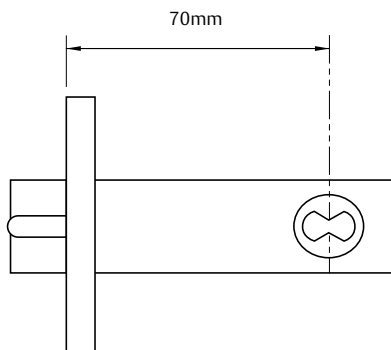

Features

- Entry by key pad, exit by lever
- Resettable code, recommend use of 4 to 6 digit combinations
- Suits right or left hand doors – inward or outward opening
- Easy to use, no wiring or batteries required
- The standard application is a 60mm backset
- Standard set accommodates an increased range of door thicknesses, now between 34-54mm
- Inside handle provided with snib to hold back latch for greater convenience
- Available in satin chrome
- For use with commercial and domestic wooden doors

Options

- A 70mm backset is also available to order separately as are kits for retrofitting to Key n Knob setups, catering to almost any door application.

Digital Lockset

Digital Entrance Set

Fitting Dimensions

Accessories not included:

Fitting in place of existing Key n Knob lockset will require a pair of KnK replacement backing plates.
Part No. SL2000RBP

70mm Backsets Latch Assembly

Fitting to 70mm Backset will require a replacement latch.
Part No. SL2000DL70SC