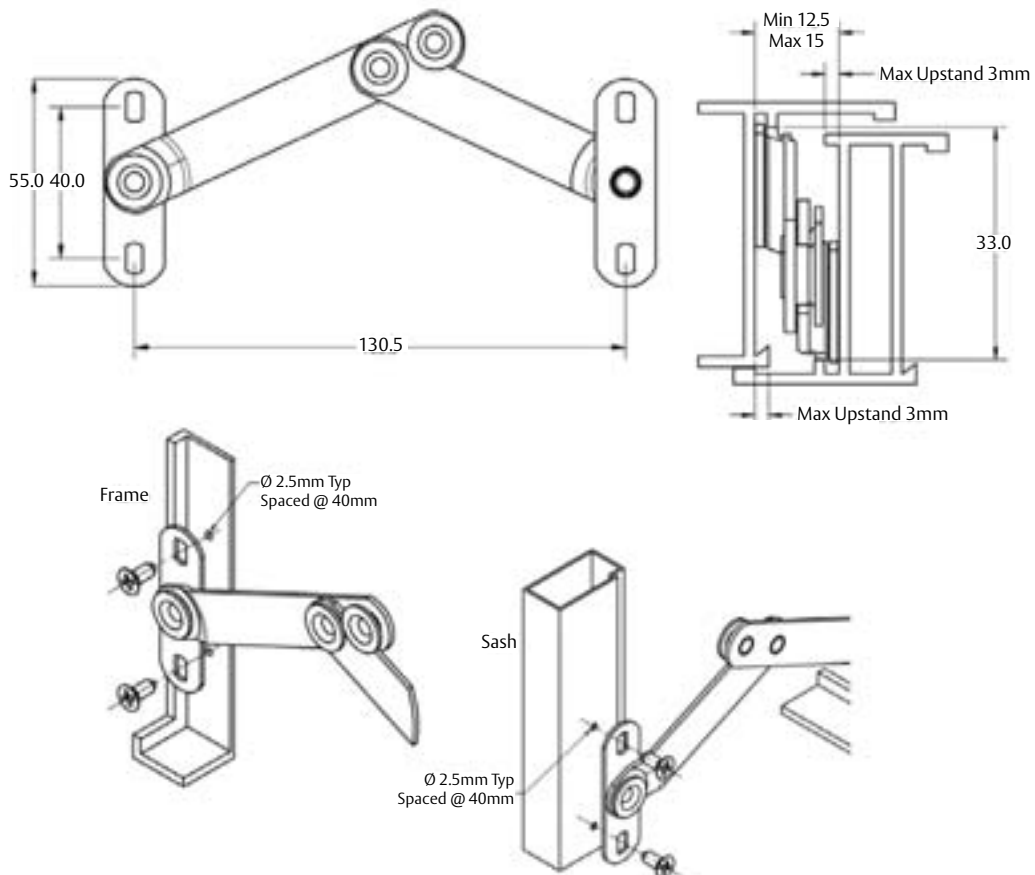

Safety Stays

Stainless Steel Window Restrictor

INTERLOCK™

ASSA ABLOY

With operator safety in mind the Safety Stay offers a non-releasable restrictor for awning and casement windows. Fitted unobtrusively into the window cavity, the Safety Stay is not visible when the window is closed. The Safety Stay allows ventilation with a degree of security, plus child safety – particularly in multi-storey situations.

Features:

- The stainless steel scissor arm limits the opening to a maximum of 100mm when installed in the recommended position, helping prevent falling
- Manufactured from non-corrosive 304 austenitic stainless steel
- Designed to be installed within a window cavity of 33mm width and ranging from 12.5mm to 15mm height
- Can be screwed or riveted through the bearing eyelets for strong fixing
- Restricts the sash opening in order to avoid interference with foot traffic in ground level or walk-by situations
- Safety Stays provide a means of controlling open sashes in high windows or when restriction of large or heavy sashes is desired for safety reasons