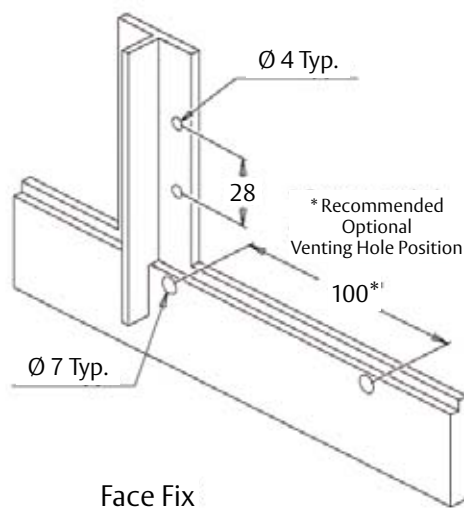

Ventlock

Window Bolt

RES-FVY-025 0410NZ