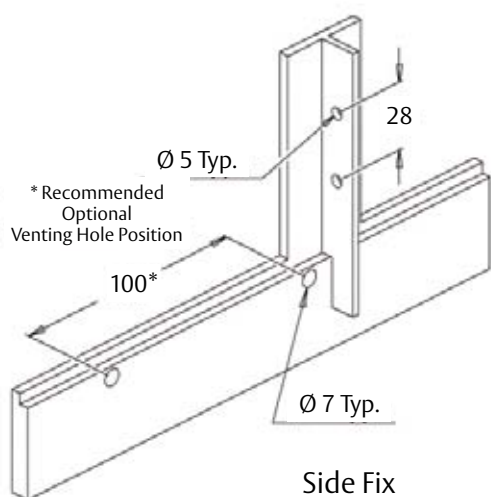

Ventlock

Window Bolt

RES-FVY-025 0410NZ