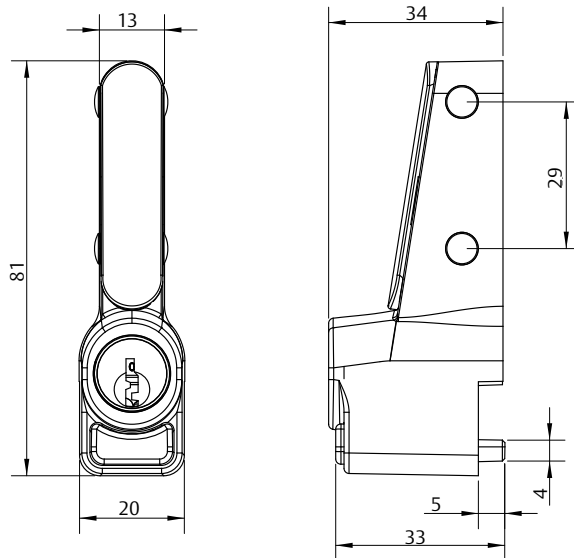

Ventlock

Window Bolt

RES-FVY-025 0410NZ