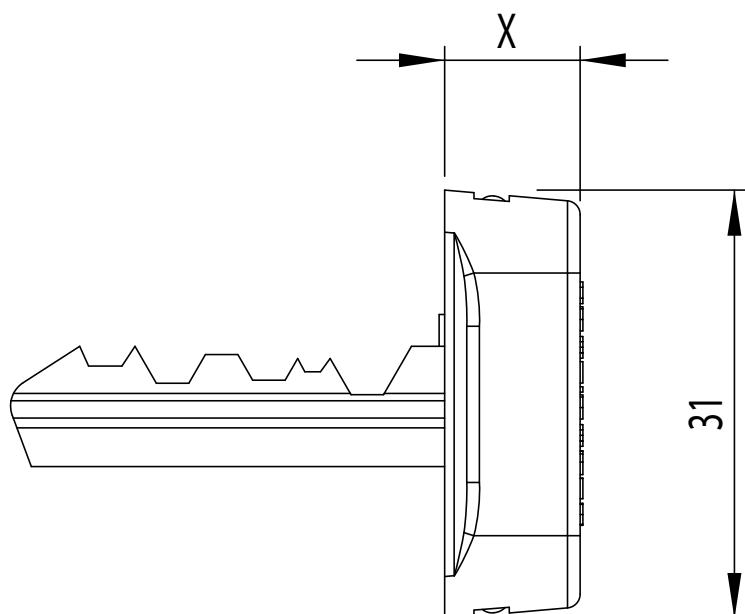

Securiturn™ Removable Thumbturn

INTERLOCK™
ASSA ABLOY

ASSA ABLOY, the global leader
in door opening solutions.

The Securiturn™ is a convenient, safe and secure removable thumbturn for double cylinder locks, which can be easily removed when the building is secured, using a release key. The innovative design allows new and existing double cylinders to have the everyday convenience of the thumbturn which can be removed when the premises are unoccupied.

Features

- Easy to operate
- Simple but effective security
- Incorporates safety when utilising double cylinder locks
- Thumbturn with 'Red Safe Plug' conforms to NZ Building Act "Means of Escape" clause 7.2.2
- Precision design and quality construction
- **Euro Cylinder Note:** A feature of Securiturn™ when used in Euro Cylinders is that key access from outside will be prevented by turning Securiturn™ from the correct vertical position. Consequently, do not leave Securiturn™ in the inside cylinder of the main access door as key entry could be prevented
- New Zealand made

Options

- Provided complete with release key
- 5 pin and 6 pin cylinders
- Plated finishes include: polished brass and satin chrome

Low profile x = 10mm
Standard profile x = 16mm

Thumbturn