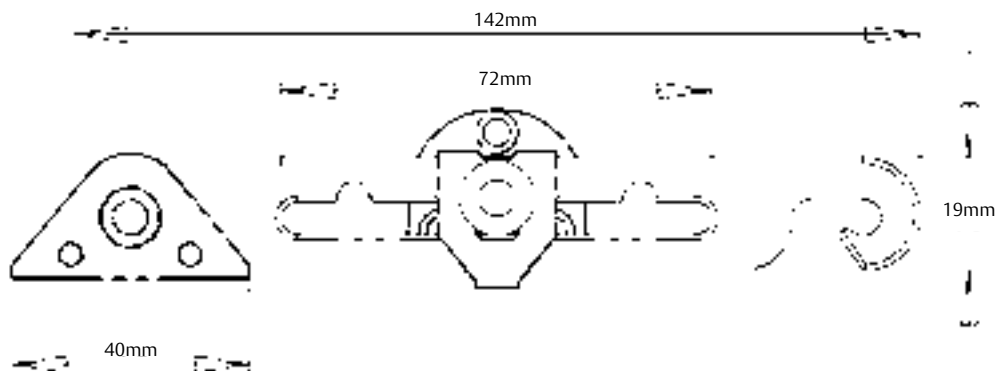

Options

- 'A' type - aluminium joinery
- 'T' type - timber joinery
- Available in a range of colours to complement any window design and finish

Securistay

Window Restrictor

Aluminium

Aluminium

Timber

Timber