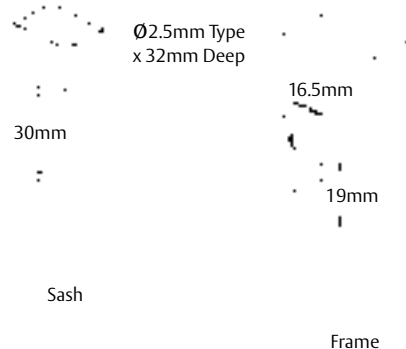

Options

- 'A' type - aluminium joinery
- 'T' type - timber joinery
- Available in a range of colours to complement any window design and finish

Securistay

Window Restrictor

Aluminium

Aluminium

Timber

Timber