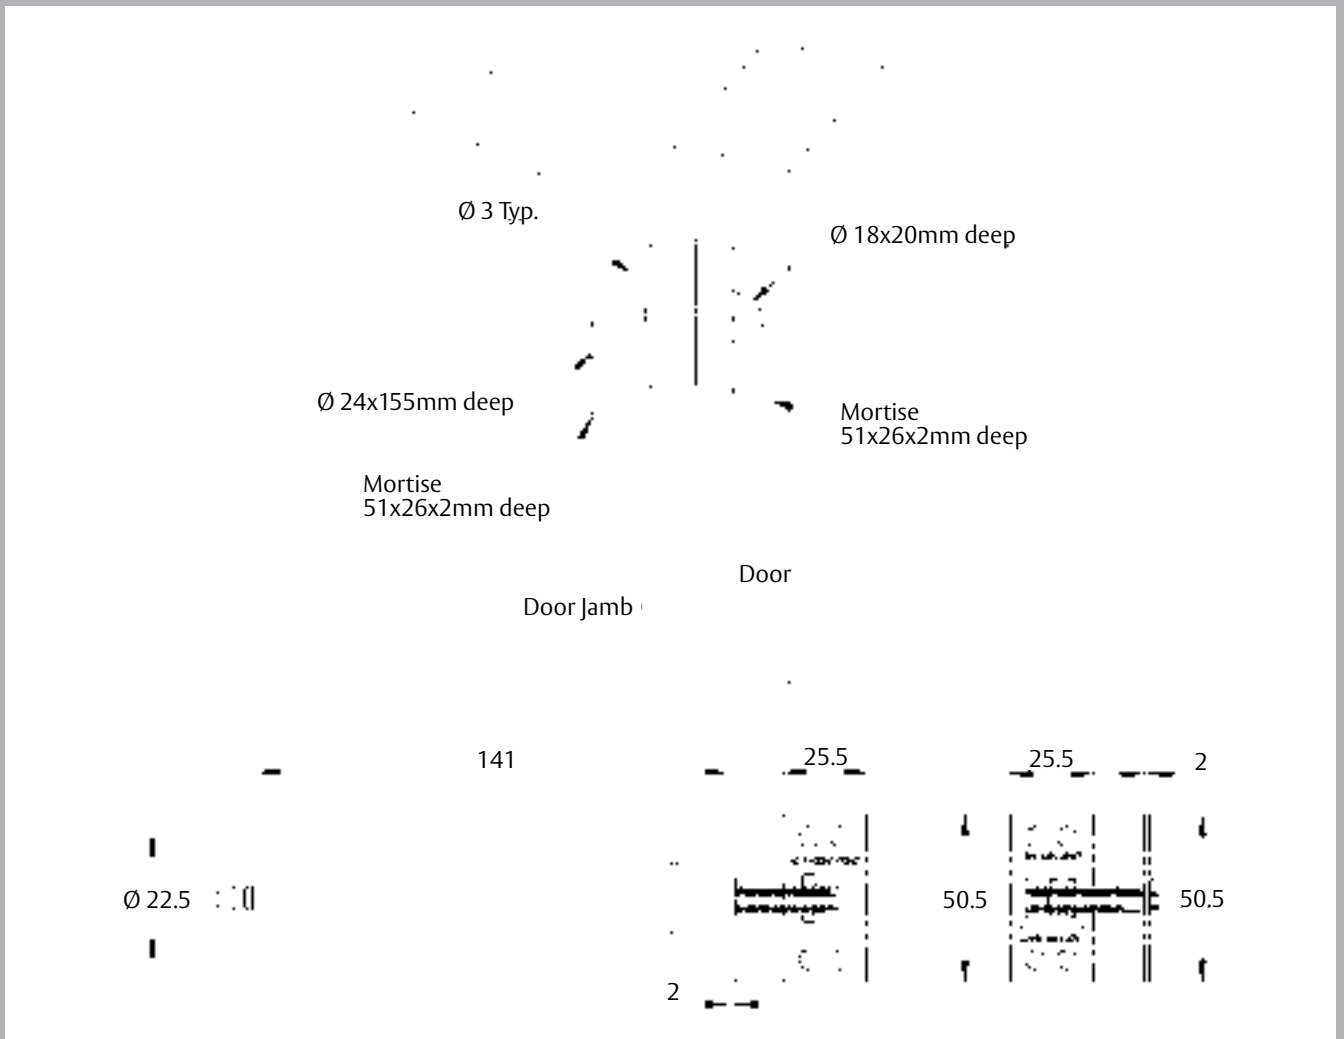

Options:

- Available in bronze

Note: the Securicloser is not suitable where limited air displacement or extremely draughty conditions exist