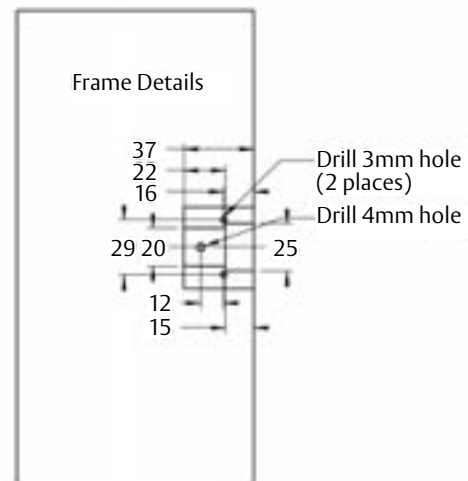

## Door Security Accessory

**INTERLOCK™**

**ASSA ABLOY**

N.B. If architrave over 15mm and door over 40mm thick, locate centre of barrel hole 18mm in from inner edge of door

RES-FEY-056 0410NZ