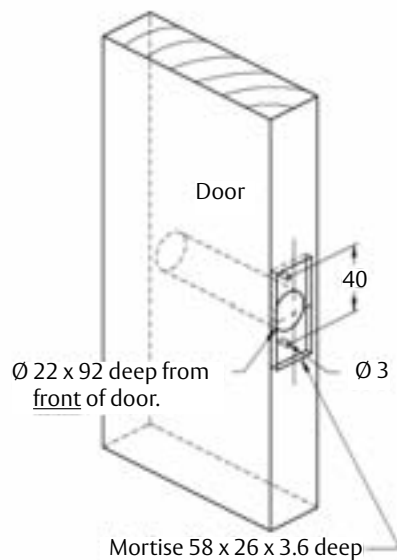

## Door Security Accessory

**INTERLOCK™**

**ASSA ABLOY**

N.B. If architrave over 15mm and door over 40mm thick, locate centre of barrel hole 18mm in from inner edge of door

RES-FEY-056 0410NZ