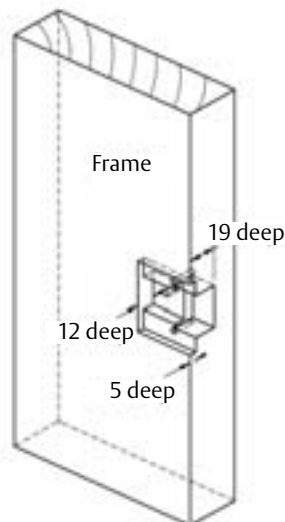

## Door Security Accessory

**INTERLOCK™**

**ASSA ABLOY**

N.B. If architrave over 15mm and door over 40mm thick, locate centre of barrel hole 18mm in from inner edge of door

RES-FEY-056 0410NZ