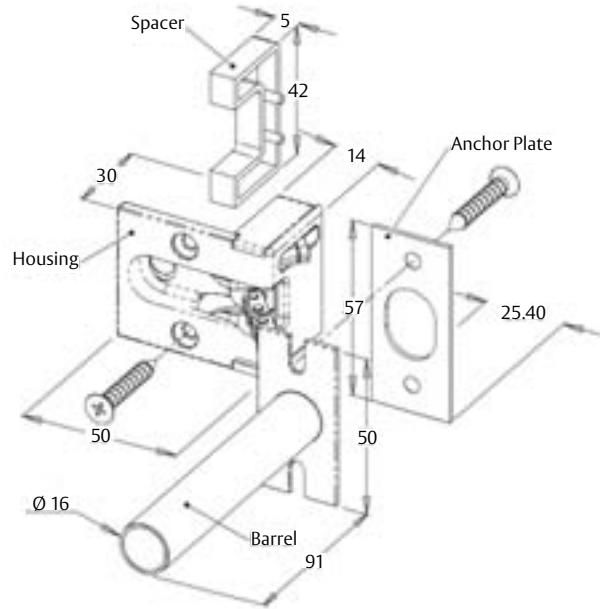

## Door Security Accessory

**INTERLOCK™**

**ASSA ABLOY**

N.B. If architrave over 15mm and door over 40mm thick, locate centre of barrel hole 18mm in from inner edge of door

RES-FEY-056 0410NZ