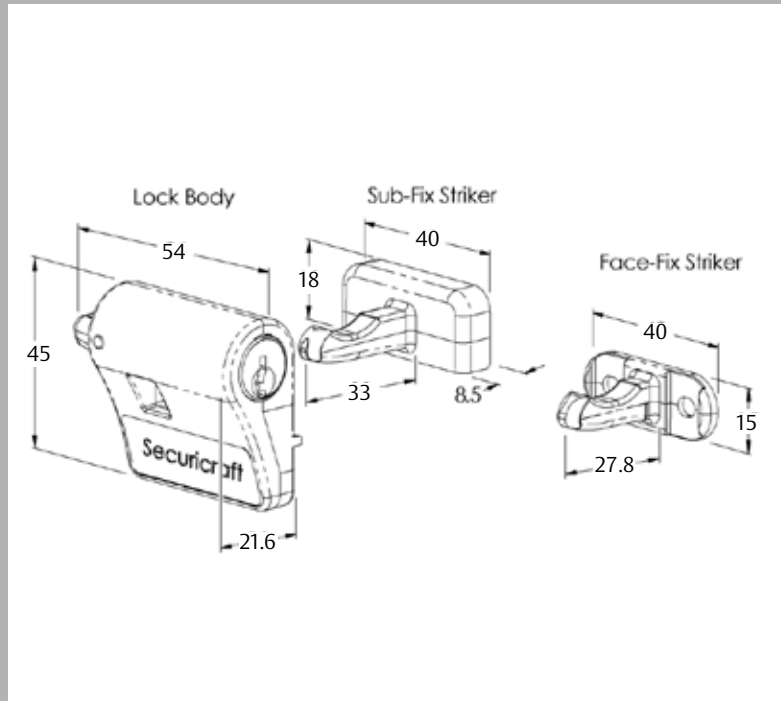

Sashlock

Window Bolt

RES-FIX-027 0410NZ