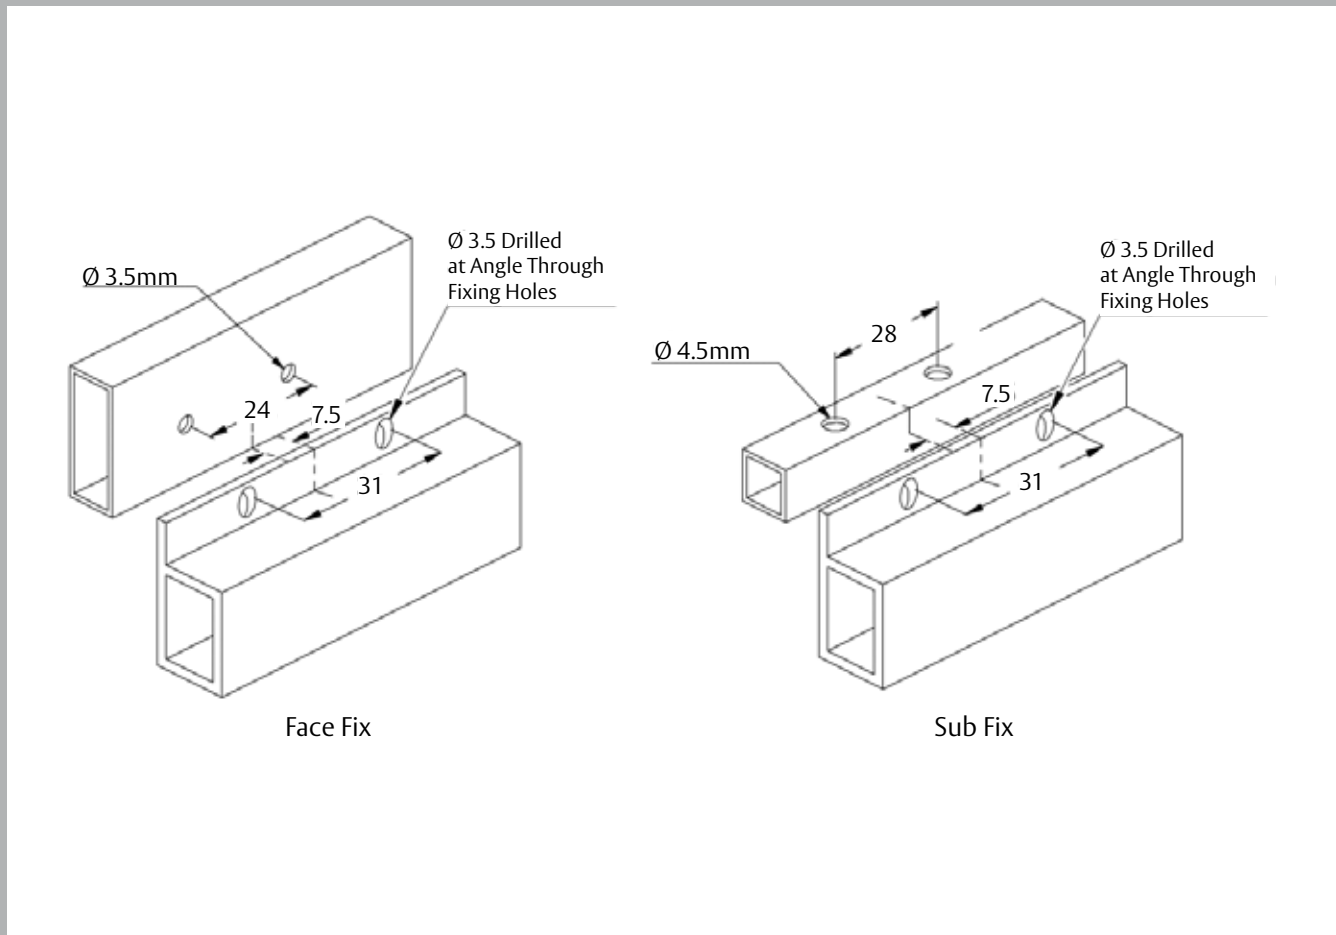

Options

- Method of fixing options:
 - Face fix
 - Sub fix
- Available in a range of colours to complement any window design and finish

Sashlock

Window Bolt

RES-FIX-027 0410NZ