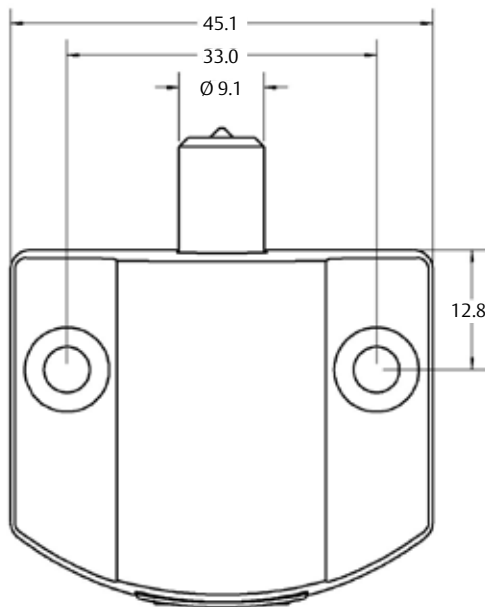

Presslock

Window Bolt

INTERLOCK™
ASSA ABLOY

RES-FEY-029 0410NZ

ASSA ABLOY New Zealand Ltd.
PO Box 100407, North Shore
North Shore City 0745

6 Armstrong Road, Albany
North Shore City 0632
New Zealand

Within New Zealand:
Tel 09 415 8031
Fax 0800 478 297
www.assaabloy.co.nz

Outside New Zealand:
Tel +64 9 921 7630
Fax +64 9 921 6504
www.assaabloy.co.nz

ASSA ABLOY, the global leader
in door opening solutions.