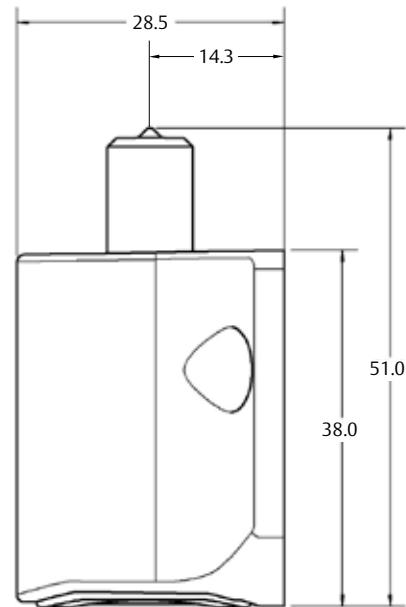

Presslock

Window Bolt

INTERLOCK™
ASSA ABLOY

RES-FEY-029 0410NZ

ASSA ABLOY New Zealand Ltd.
PO Box 100407, North Shore
North Shore City 0745

6 Armstrong Road, Albany
North Shore City 0632
New Zealand

Within New Zealand:
Tel 09 415 8031
Fax 0800 478 297
www.assaabloy.co.nz

Outside New Zealand:
Tel +64 9 921 7630
Fax +64 9 921 6504
www.assaabloy.co.nz

ASSA ABLOY, the global leader
in door opening solutions.