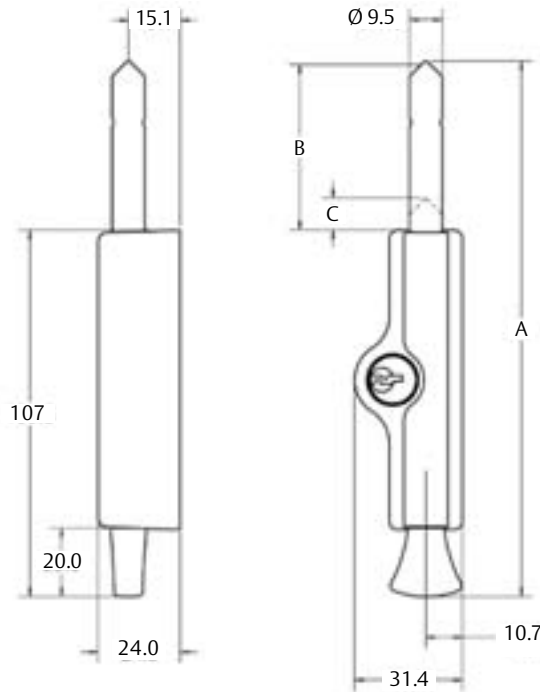

Features

- 9.5mm heavy gauge bolt providing good security
- Deadlocking bolt for top security
- Reversible bolt allows cylinder to be located on the left or the right of the lock body to suit the application
- Bolt can be engaged with or without locking cylinder
- Bolt remains in the body when disengaged
- Concealed fixing for security and style
- Easy to install
- Can be keyed alike to other ASSA ABLOY CYL4™ locks for one key convenience
- Supplied with two ferrules to enable safe venting with the Patiobolt remaining in a bolted position
- New Zealand made

Options

- The base model can be enhanced to suit a variety of specialised applications by use of one of the bolt options available :
 - The standard bolt length is 155.5mm
 - The long bolt length is 185.5mm
 - The standard bolt thrown length is 50mm and the unthrown length is 9.5mm
 - The long bolt thrown length is 80mm and the unthrown length is 39.5mm
- Available in range of colours to complement any door design and finish

Patiobolt

Door Bolt

INTERLOCK™

ASSA ABLOY

	A - Bolt length	B - Bolt thrown length	C - Bolt unthrown length
Standard bolt	155.5mm	50mm	9.5mm
Extended bolt	185.5mm	80mm	39.5mm

RES-FEY-030-0410NZ

ASSA ABLOY New Zealand Ltd.
PO Box 100407, North Shore
North Shore City 0745