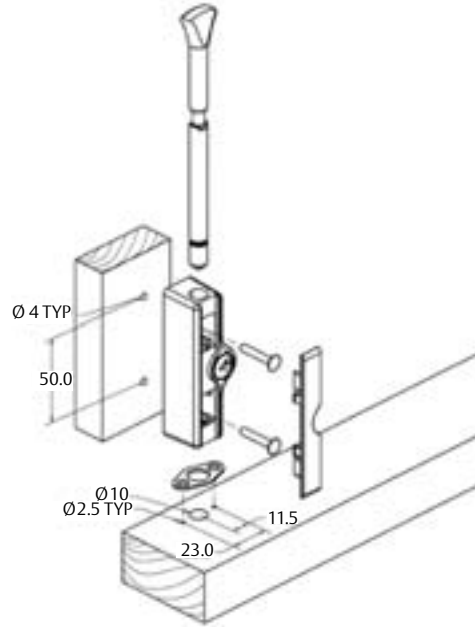

Features

- 9.5mm heavy gauge bolt providing good security
- Deadlocking bolt for top security
- Reversible bolt allows cylinder to be located on the left or the right of the lock body to suit the application
- Bolt can be engaged with or without locking cylinder
- Bolt remains in the body when disengaged
- Concealed fixing for security and style
- Easy to install
- Can be keyed alike to other ASSA ABLOY CYL4™ locks for one key convenience
- Supplied with two ferrules to enable safe venting with the Patiobolt remaining in a bolted position
- New Zealand made

Options

- The base model can be enhanced to suit a variety of specialised applications by use of one of the bolt options available :
 - The standard bolt length is 155.5mm
 - The long bolt length is 185.5mm
 - The standard bolt thrown length is 50mm and the unthrown length is 9.5mm
 - The long bolt thrown length is 80mm and the unthrown length is 39.5mm
- Available in range of colours to complement any door design and finish

Patiobolt

Door Bolt

INTERLOCK™

ASSA ABLOY

	A - Bolt length	B - Bolt thrown length	C - Bolt unthrown length
Standard bolt	155.5mm	50mm	9.5mm
Extended bolt	185.5mm	80mm	39.5mm

RES-FEY-030-0410NZ

ASSA ABLOY New Zealand Ltd.
PO Box 100407, North Shore
North Shore City 0745