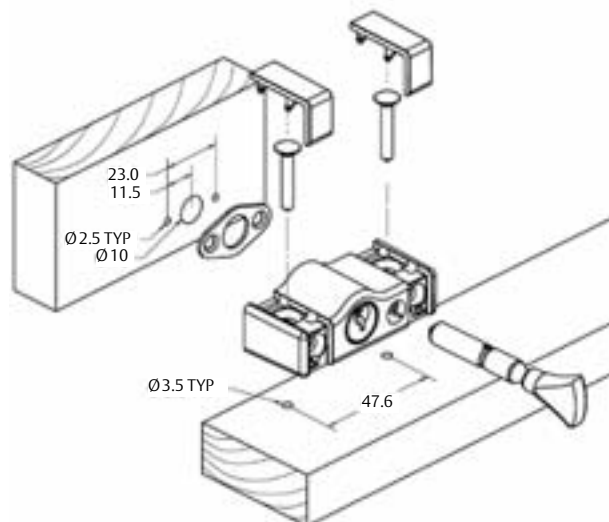

Features

- Robust lock body for maximum strength, and secure deadlocking
- Bolt can be engaged with or without locking cylinder
- One way fixing screws come standard for top security
- Easy to install
- Bolt can only be removed from the lock body by the key holder
- Can be keyed alike to other ASSA ABLOY CYL4™ locks for one key convenience
- New Zealand made

Options

- The standard bolt length is 106.5mm
- The short bolt length is 71.5mm
- The standard bolt thrown length is 61mm and the unthrown length is 30.5mm
- The short bolt thrown length is 26mm and the unthrown length is 3.5mm
- Available in a range of colours to complement any window design and finish

Multi-bolt Window Bolt

INTERLOCK™
ASSA ABLOY

	A - Bolt length	B - Bolt thrown length	C - Bolt unthrown length
Standard bolt	106.5mm	61mm	30.5mm
Short bolt	71.5mm	26mm	3.5mm