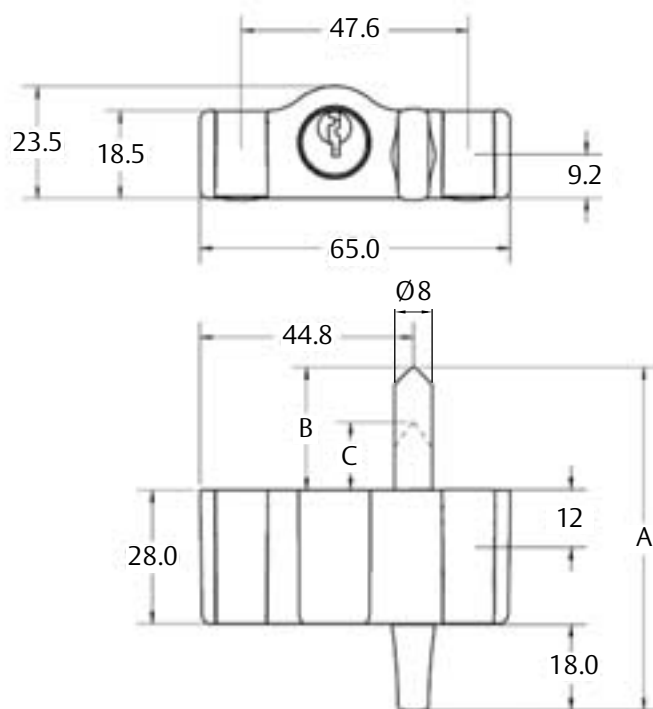

Features

- Robust lock body for maximum strength, and secure deadlocking
- Bolt can be engaged with or without locking cylinder
- One way fixing screws come standard for top security
- Easy to install
- Bolt can only be removed from the lock body by the key holder
- Can be keyed alike to other ASSA ABLOY CYL4™ locks for one key convenience
- New Zealand made

Options

- The standard bolt length is 106.5mm
- The short bolt length is 71.5mm
- The standard bolt thrown length is 61mm and the unthrown length is 30.5mm
- The short bolt thrown length is 26mm and the unthrown length is 3.5mm
- Available in a range of colours to complement any window design and finish

Multi-bolt Window Bolt

INTERLOCK™
ASSA ABLOY

	A - Bolt length	B - Bolt thrown length	C - Bolt unthrown length
Standard bolt	106.5mm	61mm	30.5mm
Short bolt	71.5mm	26mm	3.5mm