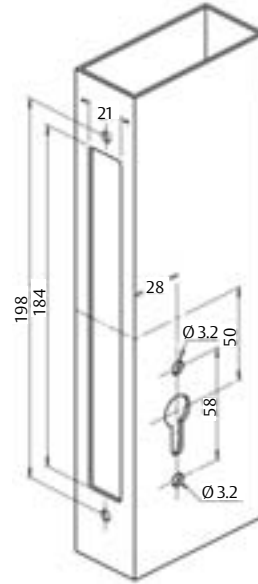

Milton Bi-fold 2-Point

INTERLOCK™

ASSA ABLOY

RES-FEY-034-0410NZ

ASSA ABLOY New Zealand Ltd.
PO Box 100407, North Shore
North Shore City 0745

6 Armstrong Road, Albany
North Shore City 0632
New Zealand

Within New Zealand:
Tel 09 415 8031
Fax 0800 478 297
www.assaabloy.co.nz

Outside New Zealand:
Tel +64 9 921 7630
Fax +64 9 921 6504
www.assaabloy.co.nz

ASSA ABLOY, the global leader
in door opening solutions.