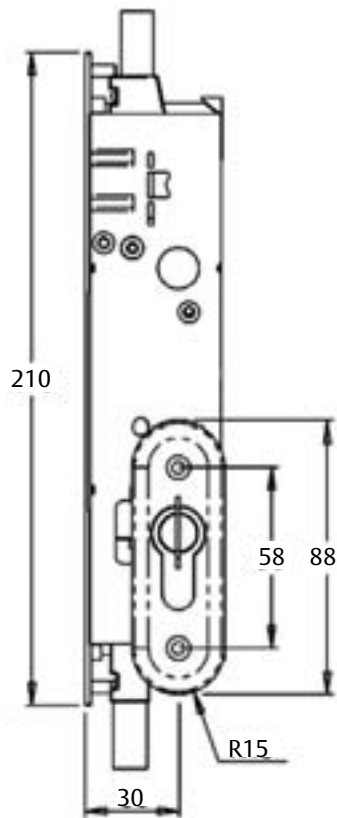

# Millton Bi-fold 2-Point

INTERLOCK™

ASSA ABLOY

ASSA ABLOY, the global leader  
in door opening solutions.

The Millton Bi-fold set provides a residential and light commercial grade, 2-point mortice lock with vertical locking rods making it ideal for use on folding door and window applications.

# Milton Bi-fold 2-Point

INTERLOCK™

ASSA ABLOY

RES-FEY-034-0410NZ

ASSA ABLOY New Zealand Ltd.  
PO Box 100407, North Shore  
North Shore City 0745

6 Armstrong Road, Albany  
North Shore City 0632  
New Zealand