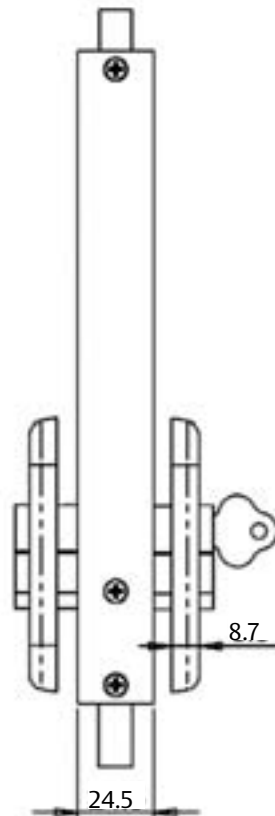

Milton Bi-fold 2-Point

INTERLOCK™

ASSA ABLOY

RES-FEY-034-0410NZ

ASSA ABLOY New Zealand Ltd.
PO Box 100407, North Shore
North Shore City 0745

6 Armstrong Road, Albany
North Shore City 0632
New Zealand

Within New Zealand:
Tel 09 415 8031
Fax 0800 478 297
www.assaabloy.co.nz

Outside New Zealand:
Tel +64 9 921 7630
Fax +64 9 921 6504
www.assaabloy.co.nz

ASSA ABLOY, the global leader
in door opening solutions.