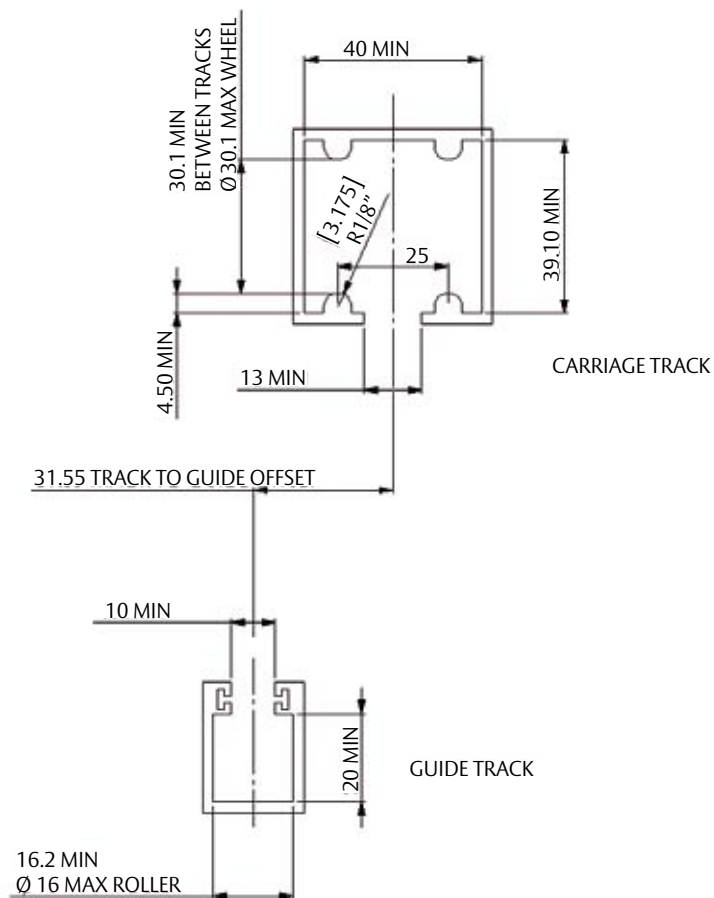

# Heavy Duty Bi-fold

INTERLOCK™

ASSA ABLOY

This heavy duty bi-fold system is designed for aluminium doors. The system is made up of three components: a carriage/bottom set guide, a hinge and a D-Handle.

## Features:

- Maximum recommended panel sizes of 3000mm high by 900mm wide
- Maximum panel weight of 80kg
- Vertical adjustment of 10mm
- Hinges are non-handed and have removable hinge pins
- Carriage and guide sets are available in left, right hand and central configurations
- Includes complementing D-Handle
- New Zealand made