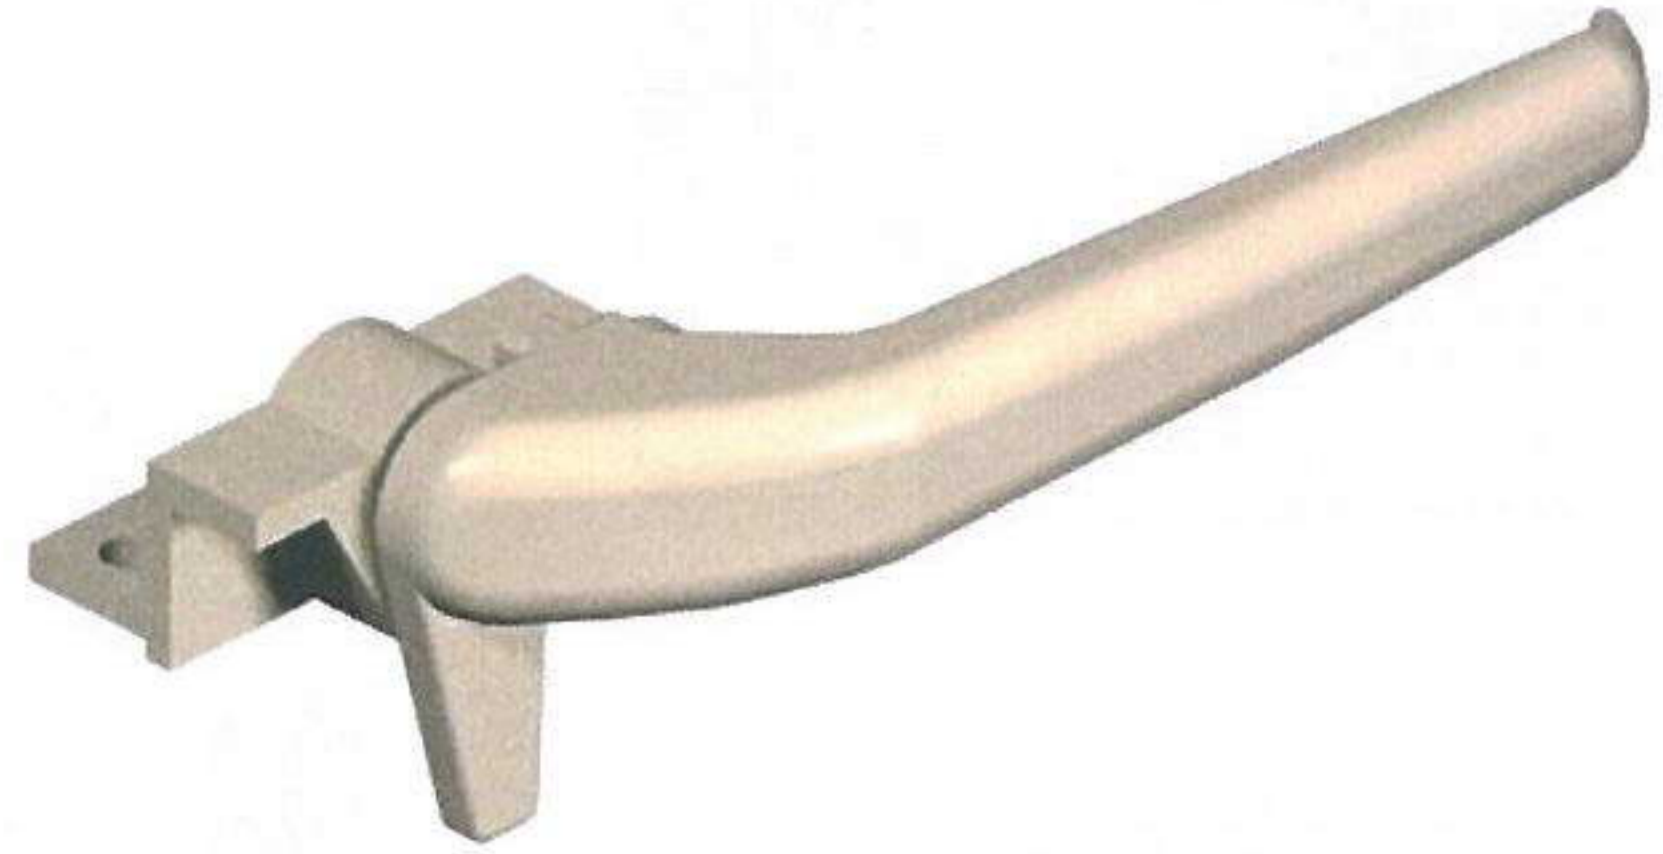

AVONAL

High quality window fasteners for use with aluminium, uPVC and timber, top hung (awning), or side hung (casement) windows.

These handles are a robust bold design with a full grip handle and incorporate a vertical fixing base, ideal for internally glazed applications.

A range of wedges are available so that these handles can be used with a variety of different joinery profiles and methods of installation.

RECOMMENDED FIXING
2 x 8g x 5/16" PAN POSI SCREWS
TYPE B PART No 8014