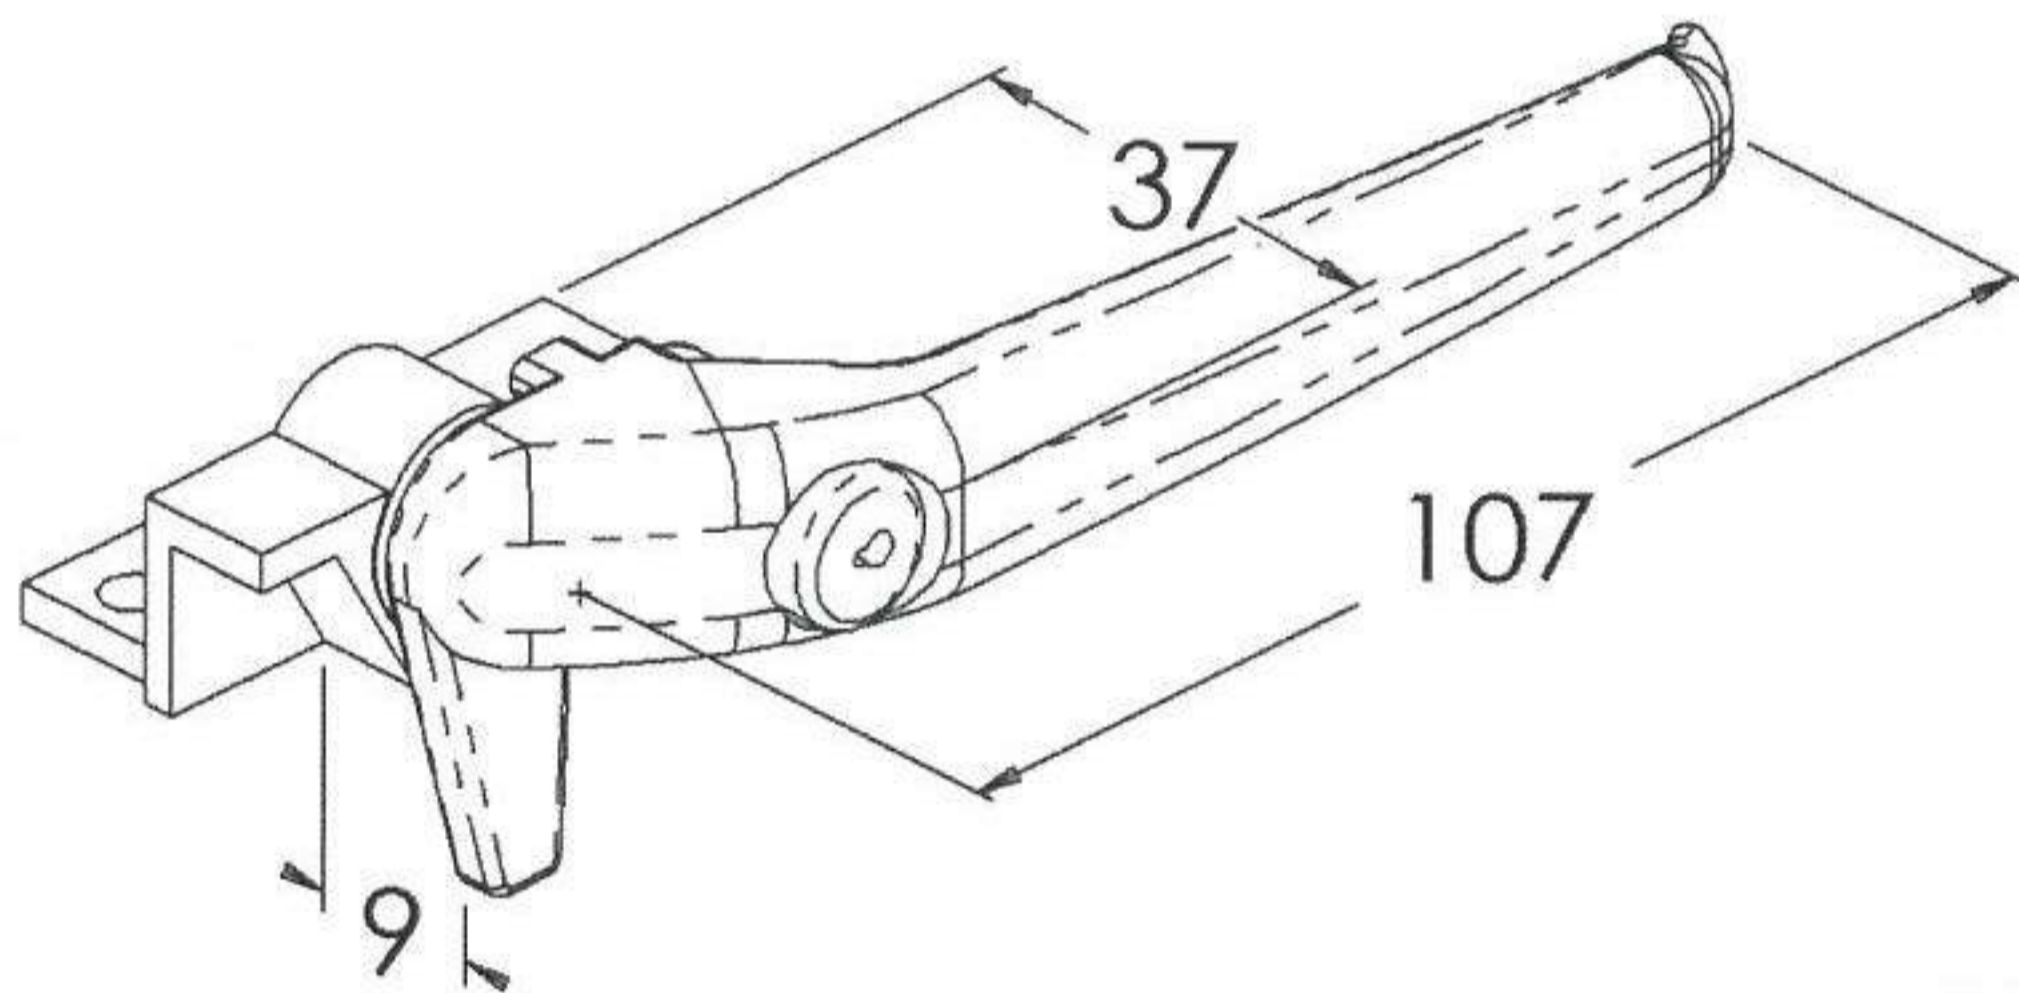

AVONAL

High quality window fasteners for use with aluminium, uPVC and timber, top hung (awning), or side hung (casement) windows.

These handles are a robust bold design with a full grip handle and incorporate a vertical fixing base, ideal for internally glazed applications.

A range of wedges are available so that these handles can be used with a variety of different joinery profiles and methods of installation.

RECOMMENDED FIXING
2 x 8g x 5/16" PAN POSI SCREWS
TYPE B PART No 8014